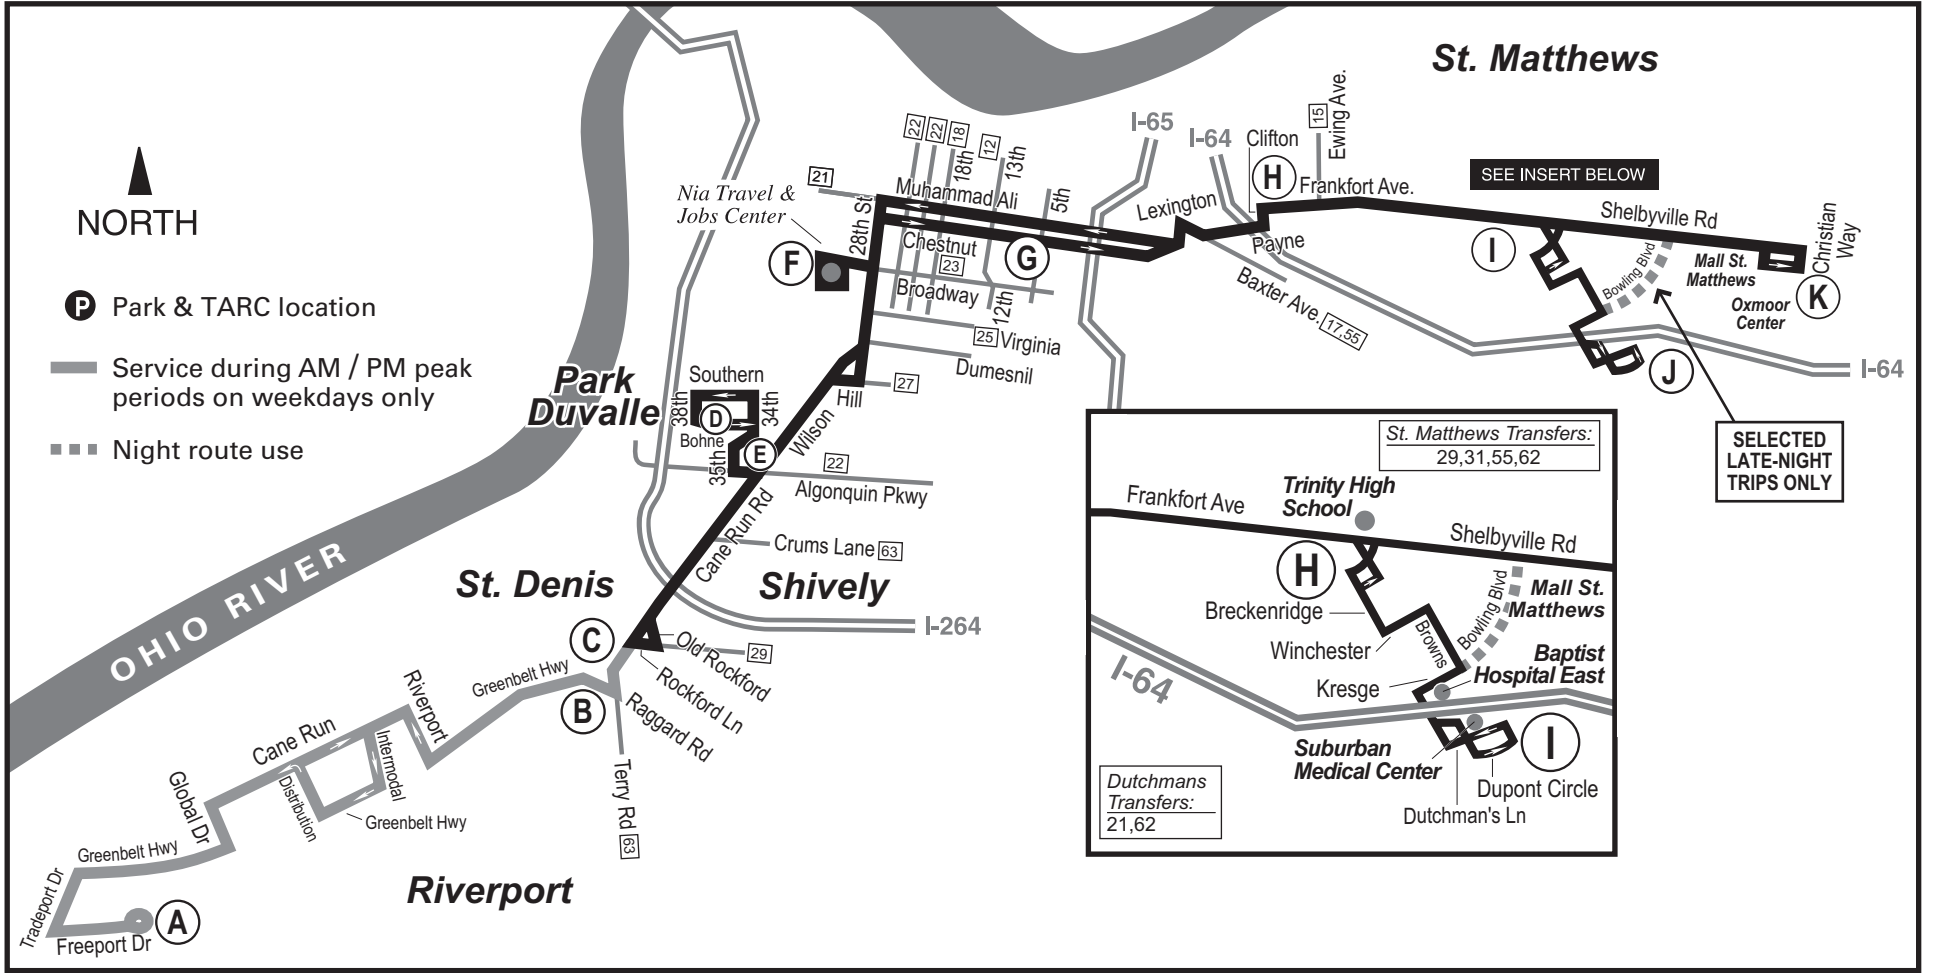

19 Muhammad Ali Boulevard

Monday - Friday Eastbound

(A)	(B)	(C)	(D)	(E)	(F)	(G)	(H)	(I)	(J)	(K)
Freeport Universal	Greenbelt Market Center	Rockford Cane Run	35th Bohne	Wilson Algonquin	29th (Nia Center) Broadway	Chestnut 5th	Frankfort Clifton	Breckenridge Shelbyville	Dupont Dutchmans	Oxmoor Center
		5:39	5:06	5:11	5:21	5:35	5:48	5:56	6:29	6:06
		6:12	5:26	5:31	5:41	5:55	6:08	6:16	6:49	7:10
		6:41	6:04	5:51	6:01	6:15	6:28	6:36		
		6:41	6:04	6:09	6:19	6:35	6:49	6:59		
		6:41	6:04	6:24	6:34	6:50	L7:00			
6:51	7:05	7:11	6:34	6:39	6:49	7:05	7:19	7:29	7:42	8:10
		7:11	7:04	6:54	7:04	7:20	L7:30	7:59		
7:21	7:35	C7:41	7:34	7:09	7:19	7:35	7:49	7:59		
		7:11	7:34	7:24	7:34	7:50	L8:00	8:29	8:42	
7:50	8:04	C8:10	8:38	8:03	8:14	8:30	8:49	8:59		9:12
		8:10	8:38	8:23	8:34	8:50	L9:00	9:34	9:49	
8:30	8:44	C8:50	9:18	8:43	8:54	9:10	9:24	9:34		
		8:50	9:18	8:38	8:43	9:03	L9:40	9:40		
		9:35	10:13	9:08	9:19	9:35	10:04	10:14	10:54	10:27
		10:35	11:13	10:18	10:29	10:45	11:09	11:09	11:54	11:22
		11:35	12:13	10:48	10:59	11:15	11:29	11:39	11:54	12:22
		12:35	1:13	11:18	11:29	11:45	11:59	12:09	12:54	12:22
		1:35	2:13	11:48	11:59	12:15	12:29	12:39	12:54	1:22
		2:36	3:14	12:18	12:29	12:45	12:59	1:09	1:54	2:22
		3:21	4:00	1:18	1:29	1:45	1:59	2:09	2:55	3:24
		3:44	4:24	1:48	1:59	2:15	2:29	2:39	3:57	4:24
3:30	3:45	C3:51	4:11	2:18	2:29	2:45	3:01	3:11	4:57	5:24
4:00	4:15	C4:21	4:44	2:49	2:59	3:15	3:31	3:41	5:57	6:20
4:30	4:45	C4:51	5:15	3:04	3:14	3:30	3:45	3:55	6:52	7:20
5:18	5:33	C5:39	6:16	3:19	3:29	3:45	4:01	4:11	7:20	
		6:39	7:24	3:34	3:44	4:00	L4:11	4:11		
		7:08	7:27	3:49	3:59	4:15	4:31	4:41		
		8:08	8:27	4:04	4:14	4:30	L4:41	5:11		
		9:08	9:27	4:19	4:29	4:45	5:01	5:11		
		10:08	10:27	4:34	4:44	5:00	L5:11	5:41		
		11:03	11:19	4:49	4:59	5:15	5:31	5:41		
				5:04	5:14	5:30	L5:41	6:08		
				5:20	5:30	5:45	5:58	6:38		
				5:51	6:01	6:15	6:28	7:08		
				6:21	6:31	6:45	6:58	7:38		
				6:51	7:01	7:15	L7:24	8:11		
				7:24	7:36	7:50	8:02	9:11		
				8:24	8:36	8:50	9:02	10:11		
				9:24	9:36	9:50	10:02	11:11		
				10:24	10:36	10:50	11:02	11:11		
				11:03	11:15	11:30	L11:53	11:11		

Monday - Friday Westbound