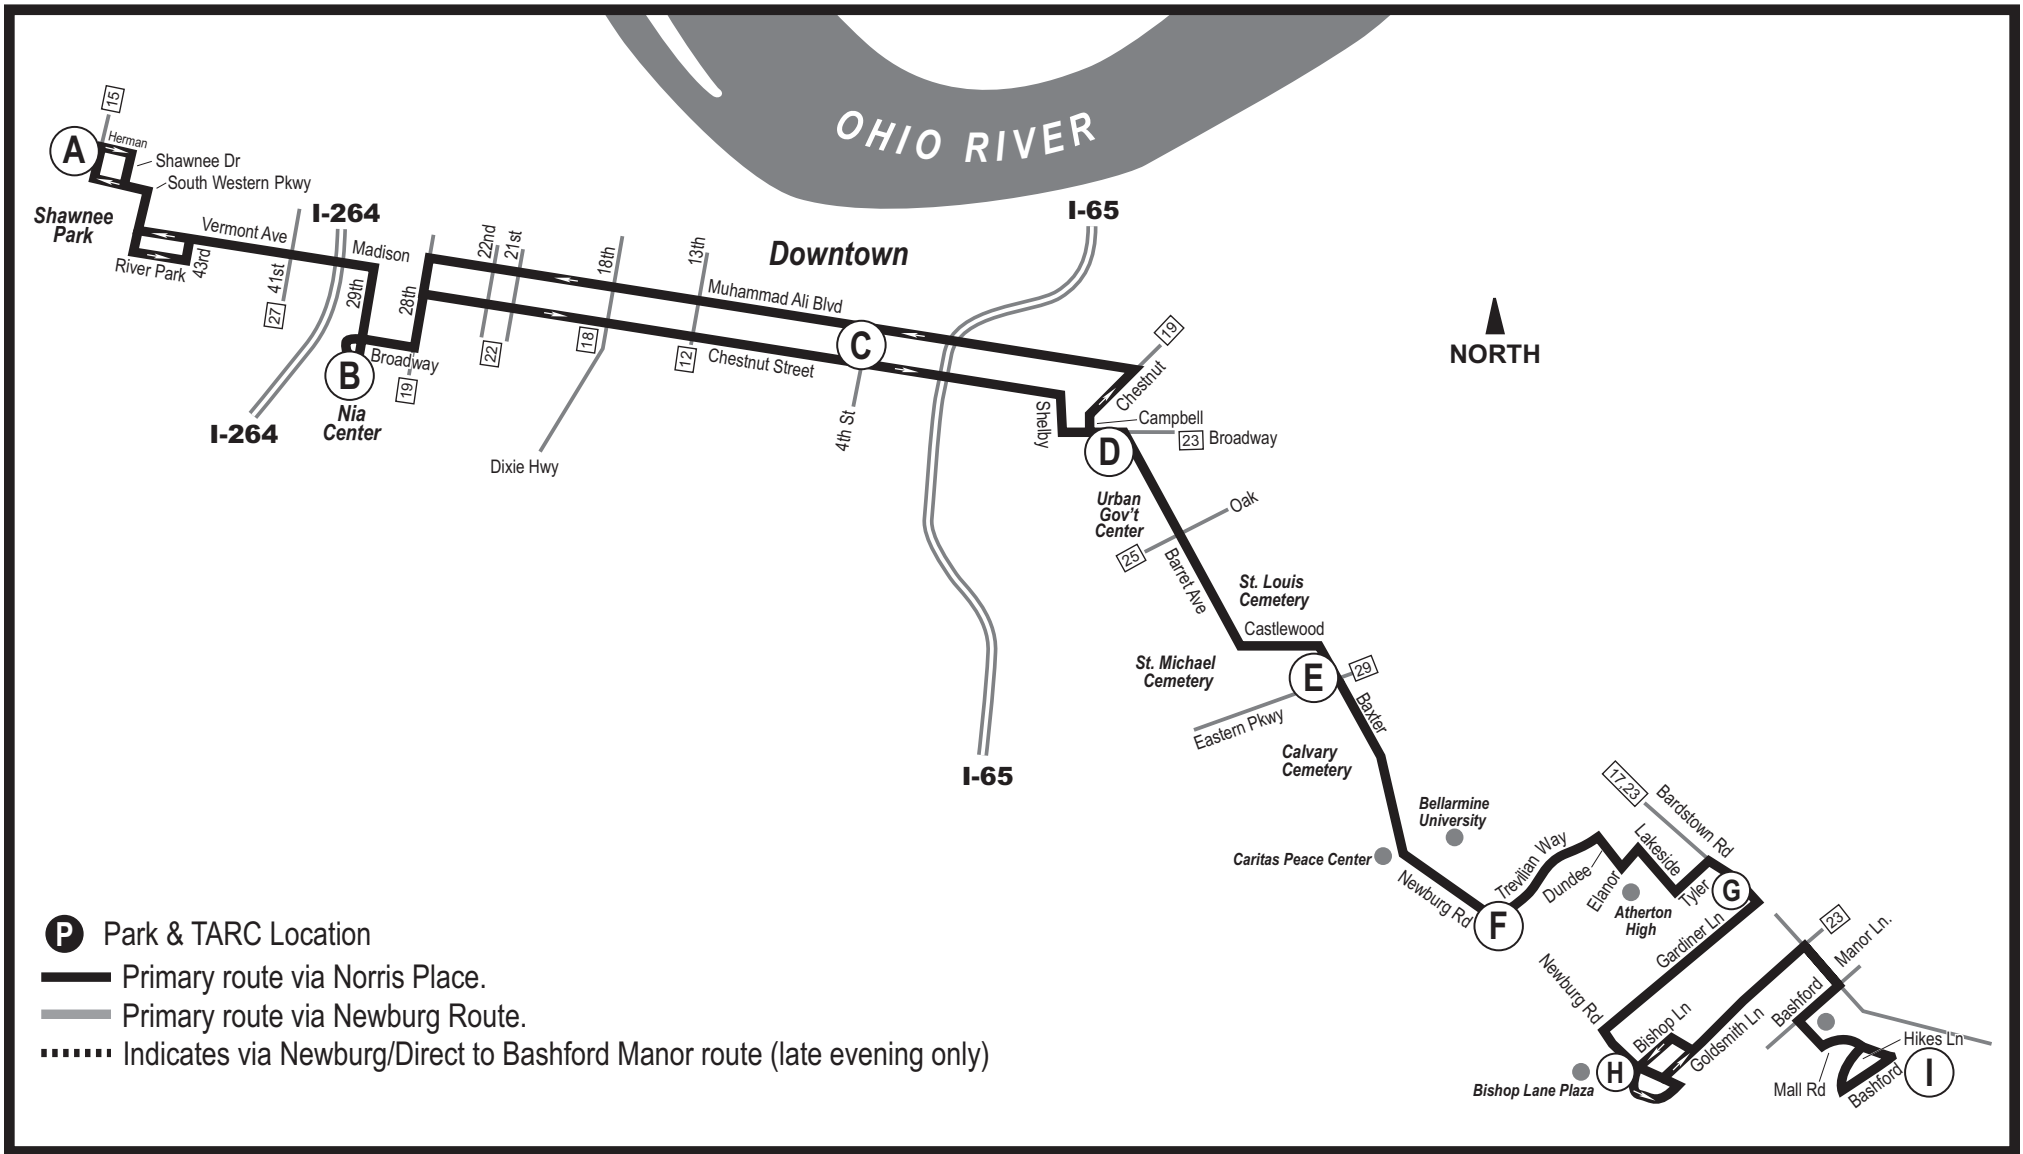

21 Chestnut Street

Monday-Friday Eastbound								
(A)	(B)	(C)	(D)	(E)	(F)	(G)	(H)	(I)
Shawnee Park	Nia Center	Chestnut Fourth	Broadway Campbell	Baxter Eastern Pkwy	Newburg Trevilian	Bardstown Gardiner	Bishop Lane Plaza	Bashford McCollum
5:16	5:26	5:40	5:47	5:52	5:56	6:02	6:06	6:19
5:41	5:51	6:05	6:12	6:17	6:21	6:27	6:31	6:44
6:11	6:21	6:35	6:42	6:47	6:51	6:57	7:01	7:16
6:43	6:53	7:10	7:18	7:24	7:28	7:35	7:40	7:55
7:12	7:23	7:40	7:48	7:54	7:58	8:05	8:10	8:25
7:42	7:53	8:10	B8:18					
8:12	8:23	8:40	8:48	8:54	8:58	9:05	9:10	9:25
8:52	9:03	9:20	B9:28					
9:37	9:48	10:05	10:13	10:19	10:23	10:30	10:35	10:50
10:22	10:33	10:50	B10:58					
11:07	11:18	11:35	11:43	11:49	11:53	12:00	12:05	12:20
11:52	12:03	12:20	B12:28					
12:37	12:48	1:05	1:13	1:19	1:23	1:30	1:35	1:50
1:22	1:33	1:50	B1:58					
2:02	2:13	2:30	2:38	2:44	2:48	2:55	3:00	3:16
2:47	2:58	3:15	3:23	3:29	3:33	3:40	3:45	4:01
3:32	3:43	4:00	4:08	4:14	4:18	4:25	4:30	4:46
4:17	4:28	4:45	4:53	4:59	5:03	5:10	5:15	5:31
4:47	4:58	5:15	5:23	5:29	5:33	5:40	5:45	6:00
5:25	5:35	5:50	5:58	6:04	6:08	6:15	6:20	6:35
6:25	6:35	6:50	6:58	7:04	7:08	7:14	7:18	7:31
7:37	7:46	8:00	8:07	8:12	8:16	8:22	8:26	8:39
8:47	8:56	9:10	B9:17					
9:57	10:06	10:20	B10:27					

Monday-Friday Westbound								
(I)	(H)	(G)	(F)	(E)	(D)	(C)	(B)	(A)
Bashford McCollum	Bishop Lane Plaza	Bardstown Gardiner	Newburg Trevilian	Baxter Eastern Pkwy	Broadway Campbell	Muhammad Ali Fourth	Nia Center	Shawnee Park
5:56	6:09	6:14	6:21	6:25	6:31	6:40	6:53	7:01
6:24	6:37	6:42	6:49	6:53	7:00	7:10	7:25	7:34
6:51	7:05	7:11	7:18	7:23	7:30	7:40	7:55	8:04
7:21	7:35	7:41	7:48	7:53	8:00	8:10	8:25	8:34
8:06	8:20	8:26	8:33	8:38	8:45	8:55	9:10	9:20
9:38	9:52	9:58	10:05	10:09	9:30	9:40	9:55	10:05
11:08	11:22	11:28	11:35	11:39	10:15	10:25	10:40	10:50
					11:00	11:10	11:25	11:35
					11:45	11:55	12:10	12:20
					12:30	12:40	12:55	1:05
12:38	12:52	12:58	1:05	1:09	1:15	1:25	1:40	1:50
2:08	2:22	2:28	2:35	2:39	2:00	2:10	2:25	2:35
2:44	2:58	3:05	3:13	3:17	2:45	2:55	3:11	3:21
3:23	3:38	3:45	3:53	3:57	3:24	3:35	3:52	4:02
3:48	4:03	4:10	4:18	4:22	4:04	4:15	4:32	4:42
4:18	4:33	4:40	4:48	4:52	4:29	4:40	4:57	5:07
4:55	5:10	5:17	5:25	5:29	4:59	5:10	5:27	5:37
5:38	5:52	5:58	6:05	6:09	5:35	5:45	6:00	6:09
6:24	6:38	6:44	6:51	6:55	6:15	6:25	6:40	6:49
7:36	7:49	7:54	8:01	8:05	7:01	7:10	7:23	7:31
8:46	8:59	9:04	9:11	9:15	8:11	8:20	8:33	8:41
					9:21	9:30	9:43	9:51
					10:31	10:40	10:53	11:01

See reverse side for Saturday-Sunday-Holiday Service

B -- Trip terminates at Broadway and Campbell.

BOLD times represent P.M.

All trips are bike rack equipped and wheelchair accessible.