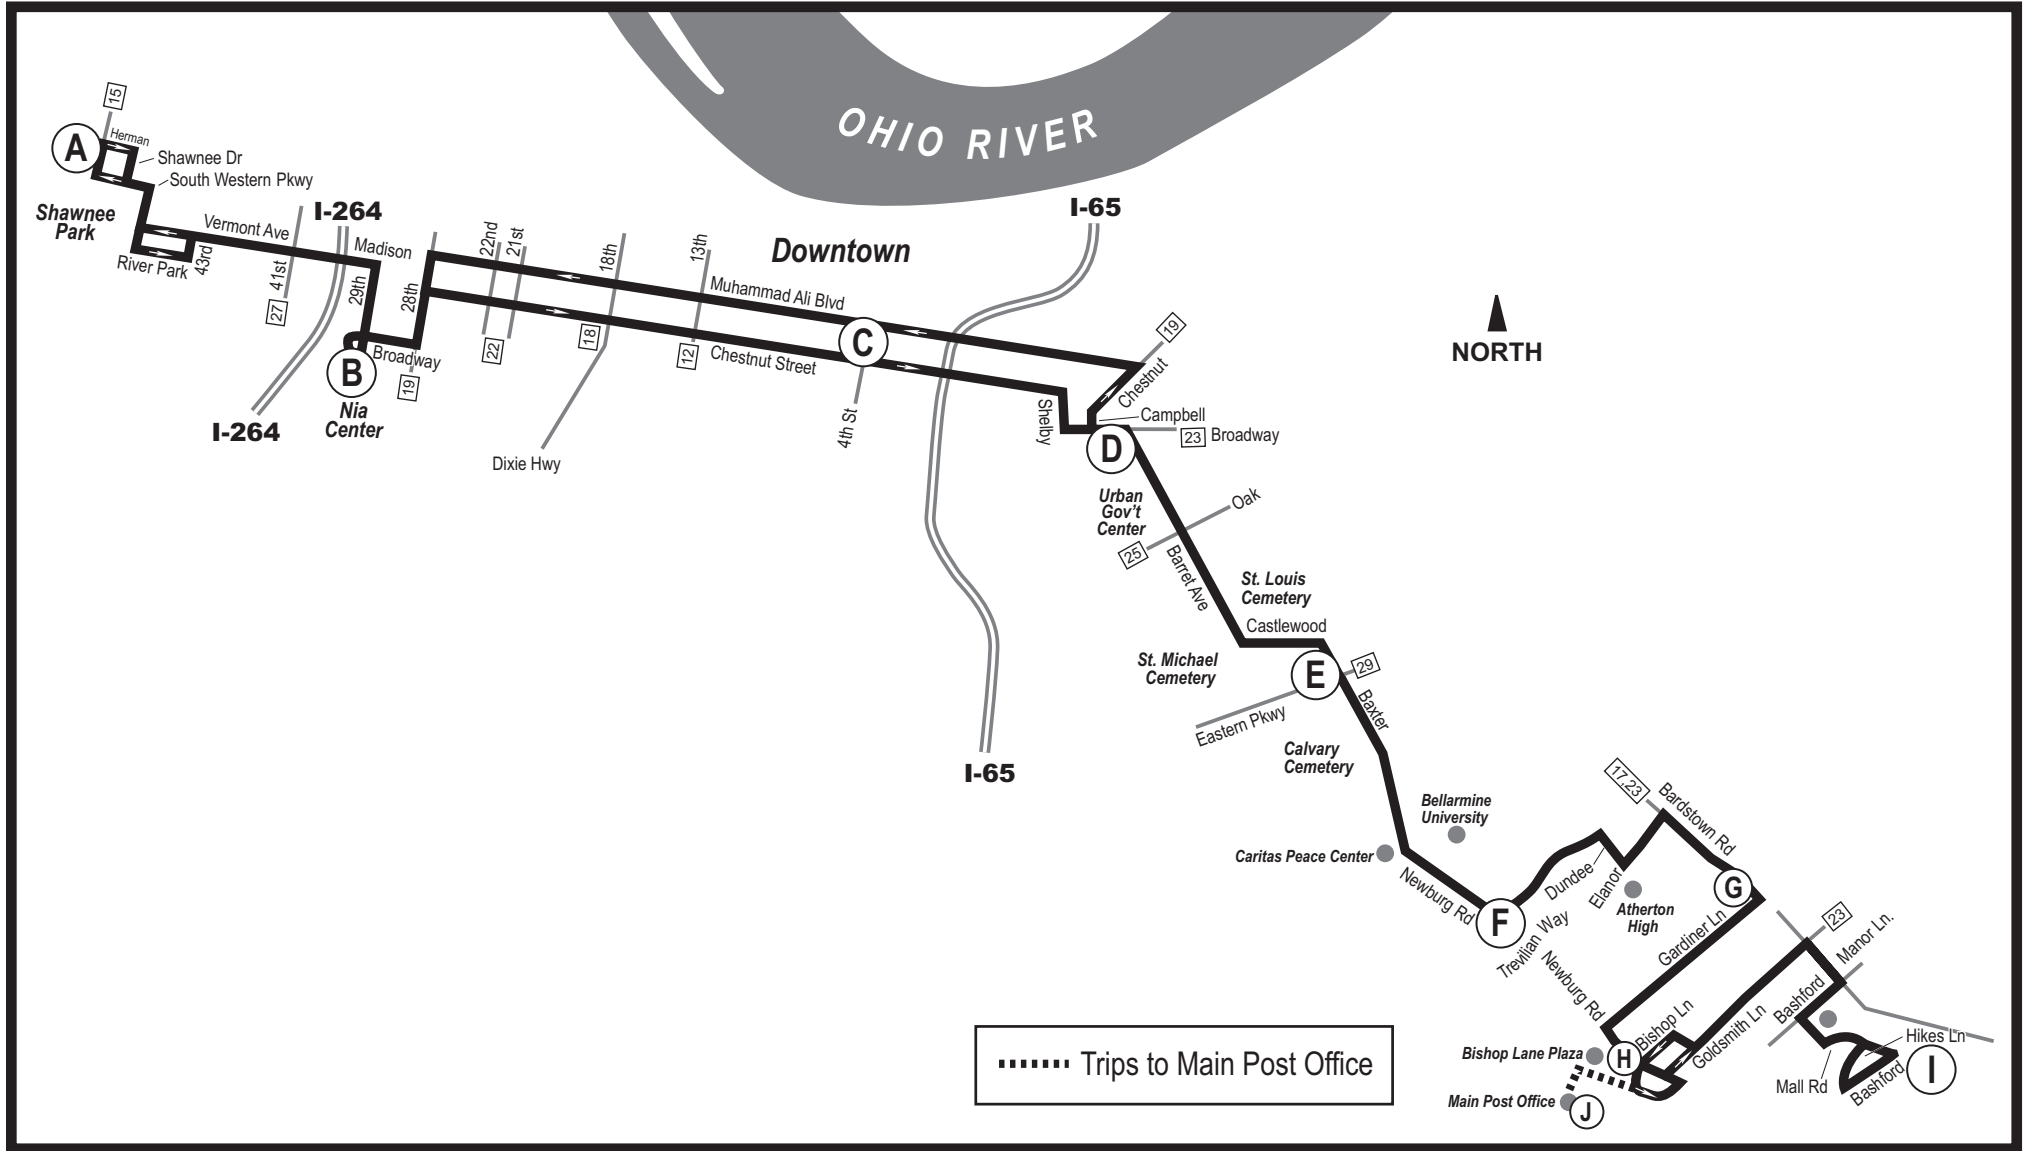

21 Chestnut Street

Monday-Friday Eastbound									
(A)	(B)	(C)	(D)	(E)	(F)	(G)	(H)	(J)	(I)
Shawnee Park	Nia Center	Chestnut 5th	Broadway Campbell	Baxter Eastern Pkwy	Newburg Trevilian	Bardstown Gardiner	Bishop Lane Plaza	Gardiner Ln. Post Office	Bashford McCollum
5:12	5:22	5:35	5:42	5:47	5:51	5:57	5:36	5:39	5:53
5:42	5:52	6:05	6:12	6:17	6:21	6:27	6:01		6:14
6:12	6:22	6:35	6:42	6:47	6:51	6:57	6:31		6:44
6:44	6:54	7:10	7:18	7:24	7:28	7:35	7:01		7:16
7:13	7:24	7:40	7:48	7:54	7:58	8:05	7:40		7:55
7:43	7:54	8:10	B8:18				8:10		8:25
8:13	8:24	8:40	8:48	8:54	8:58	9:05	9:10		9:25
8:48	8:59	9:15	B9:23						
9:33	9:44	10:00	10:08	10:14	10:18	10:25	10:30	10:33	10:50
10:18	10:29	10:45	B10:53						
11:03	11:14	11:30	11:38	11:44	11:48	11:55	12:00		12:15
11:48	11:59	12:15	B12:23						
12:33	12:44	1:00	1:08	1:14	1:18	1:25	1:30	1:33	1:50
1:18	1:29	1:45	B1:53						
2:03	2:14	2:30	2:38	2:44	2:48	2:55	3:00		3:16
2:48	2:59	3:15	3:23	3:29	3:33	3:40	3:45	3:48	4:06
3:33	3:44	4:00	4:08	4:14	4:18	4:25	4:30		4:46
4:18	4:29	4:45	4:53	4:59	5:03	5:10	5:15		5:31
4:48	4:59	5:15	5:23	5:29	5:33	5:40	5:45		6:00
5:20	5:31	5:45	5:53	5:59	6:03	6:10	6:15	6:18	6:34
6:21	6:31	6:45	6:53	6:59	7:03	7:09	7:13		7:26
7:38	7:47	8:00	8:07	8:12	8:16	8:22	8:26		8:39
8:48	8:57	9:10	B9:17						
9:58	10:07	10:20	B10:27						

Monday-Friday Westbound								
(I)	(H)	(G)	(F)	(E)	(D)	(C)	(B)	(A)
Bashford McCollum	Bishop Lane Plaza	Bardstown Gardiner	Newburg Trevilian	Baxter Eastern Pkwy	Broadway Campbell	Muhammad Ali Armory	Nia Center	Shawnee Park
5:56	6:09	6:14	6:21	6:25	6:31	6:40	6:53	7:01
6:24	6:37	6:42	6:49	6:53	7:00	7:10	7:25	7:34
6:51	7:05	7:11	7:18	7:23	7:30	7:40	7:55	8:04
7:21	7:35	7:41	7:48	7:53	8:00	8:10	8:25	8:34
8:06	8:20	8:26	8:33	8:38	8:45	8:55	9:10	9:20
					9:30	9:40	9:55	10:05
	9:38	9:52	10:05	10:09	10:15	10:25	10:40	10:50
					11:00	11:10	11:25	11:35
	11:08	11:22	11:35	11:39	11:45	11:55	12:10	12:20
					12:30	12:40	12:55	1:05
12:38	12:52	12:58	1:05	1:09	1:15	1:25	1:40	1:50
2:08	2:22	2:28	2:35	2:39	2:45	2:55	3:11	3:21
2:44	2:58	3:05	3:13	3:17	3:24	3:35	3:51	4:01
3:23	3:38	3:45	3:53	3:57	4:04	4:15	4:31	4:41
3:53	4:08	4:15	4:23	4:27	4:34	4:45	5:01	5:11
4:23	4:38	4:45	4:53	4:57	5:04	5:15	5:31	5:41
4:55	5:10	5:17	5:25	5:29	5:35	5:45	6:00	6:09
5:38	5:52	5:58	6:05	6:09	6:15	6:25	6:40	6:49
6:24	6:38	6:44	6:51	6:55	7:01	7:10	7:23	7:31
7:36	7:49	7:54	8:01	8:05	8:11	8:20	8:33	8:41
8:46	8:59	9:04	9:11	9:15	9:21	9:30	9:43	9:51
					10:31	10:40	10:53	11:01

See reverse side for Saturday-Sunday-Holiday Service

B -- Trip terminates at Broadway and Campbell.

BOLD times represent P.M.

All trips are bike rack equipped and wheelchair accessible.