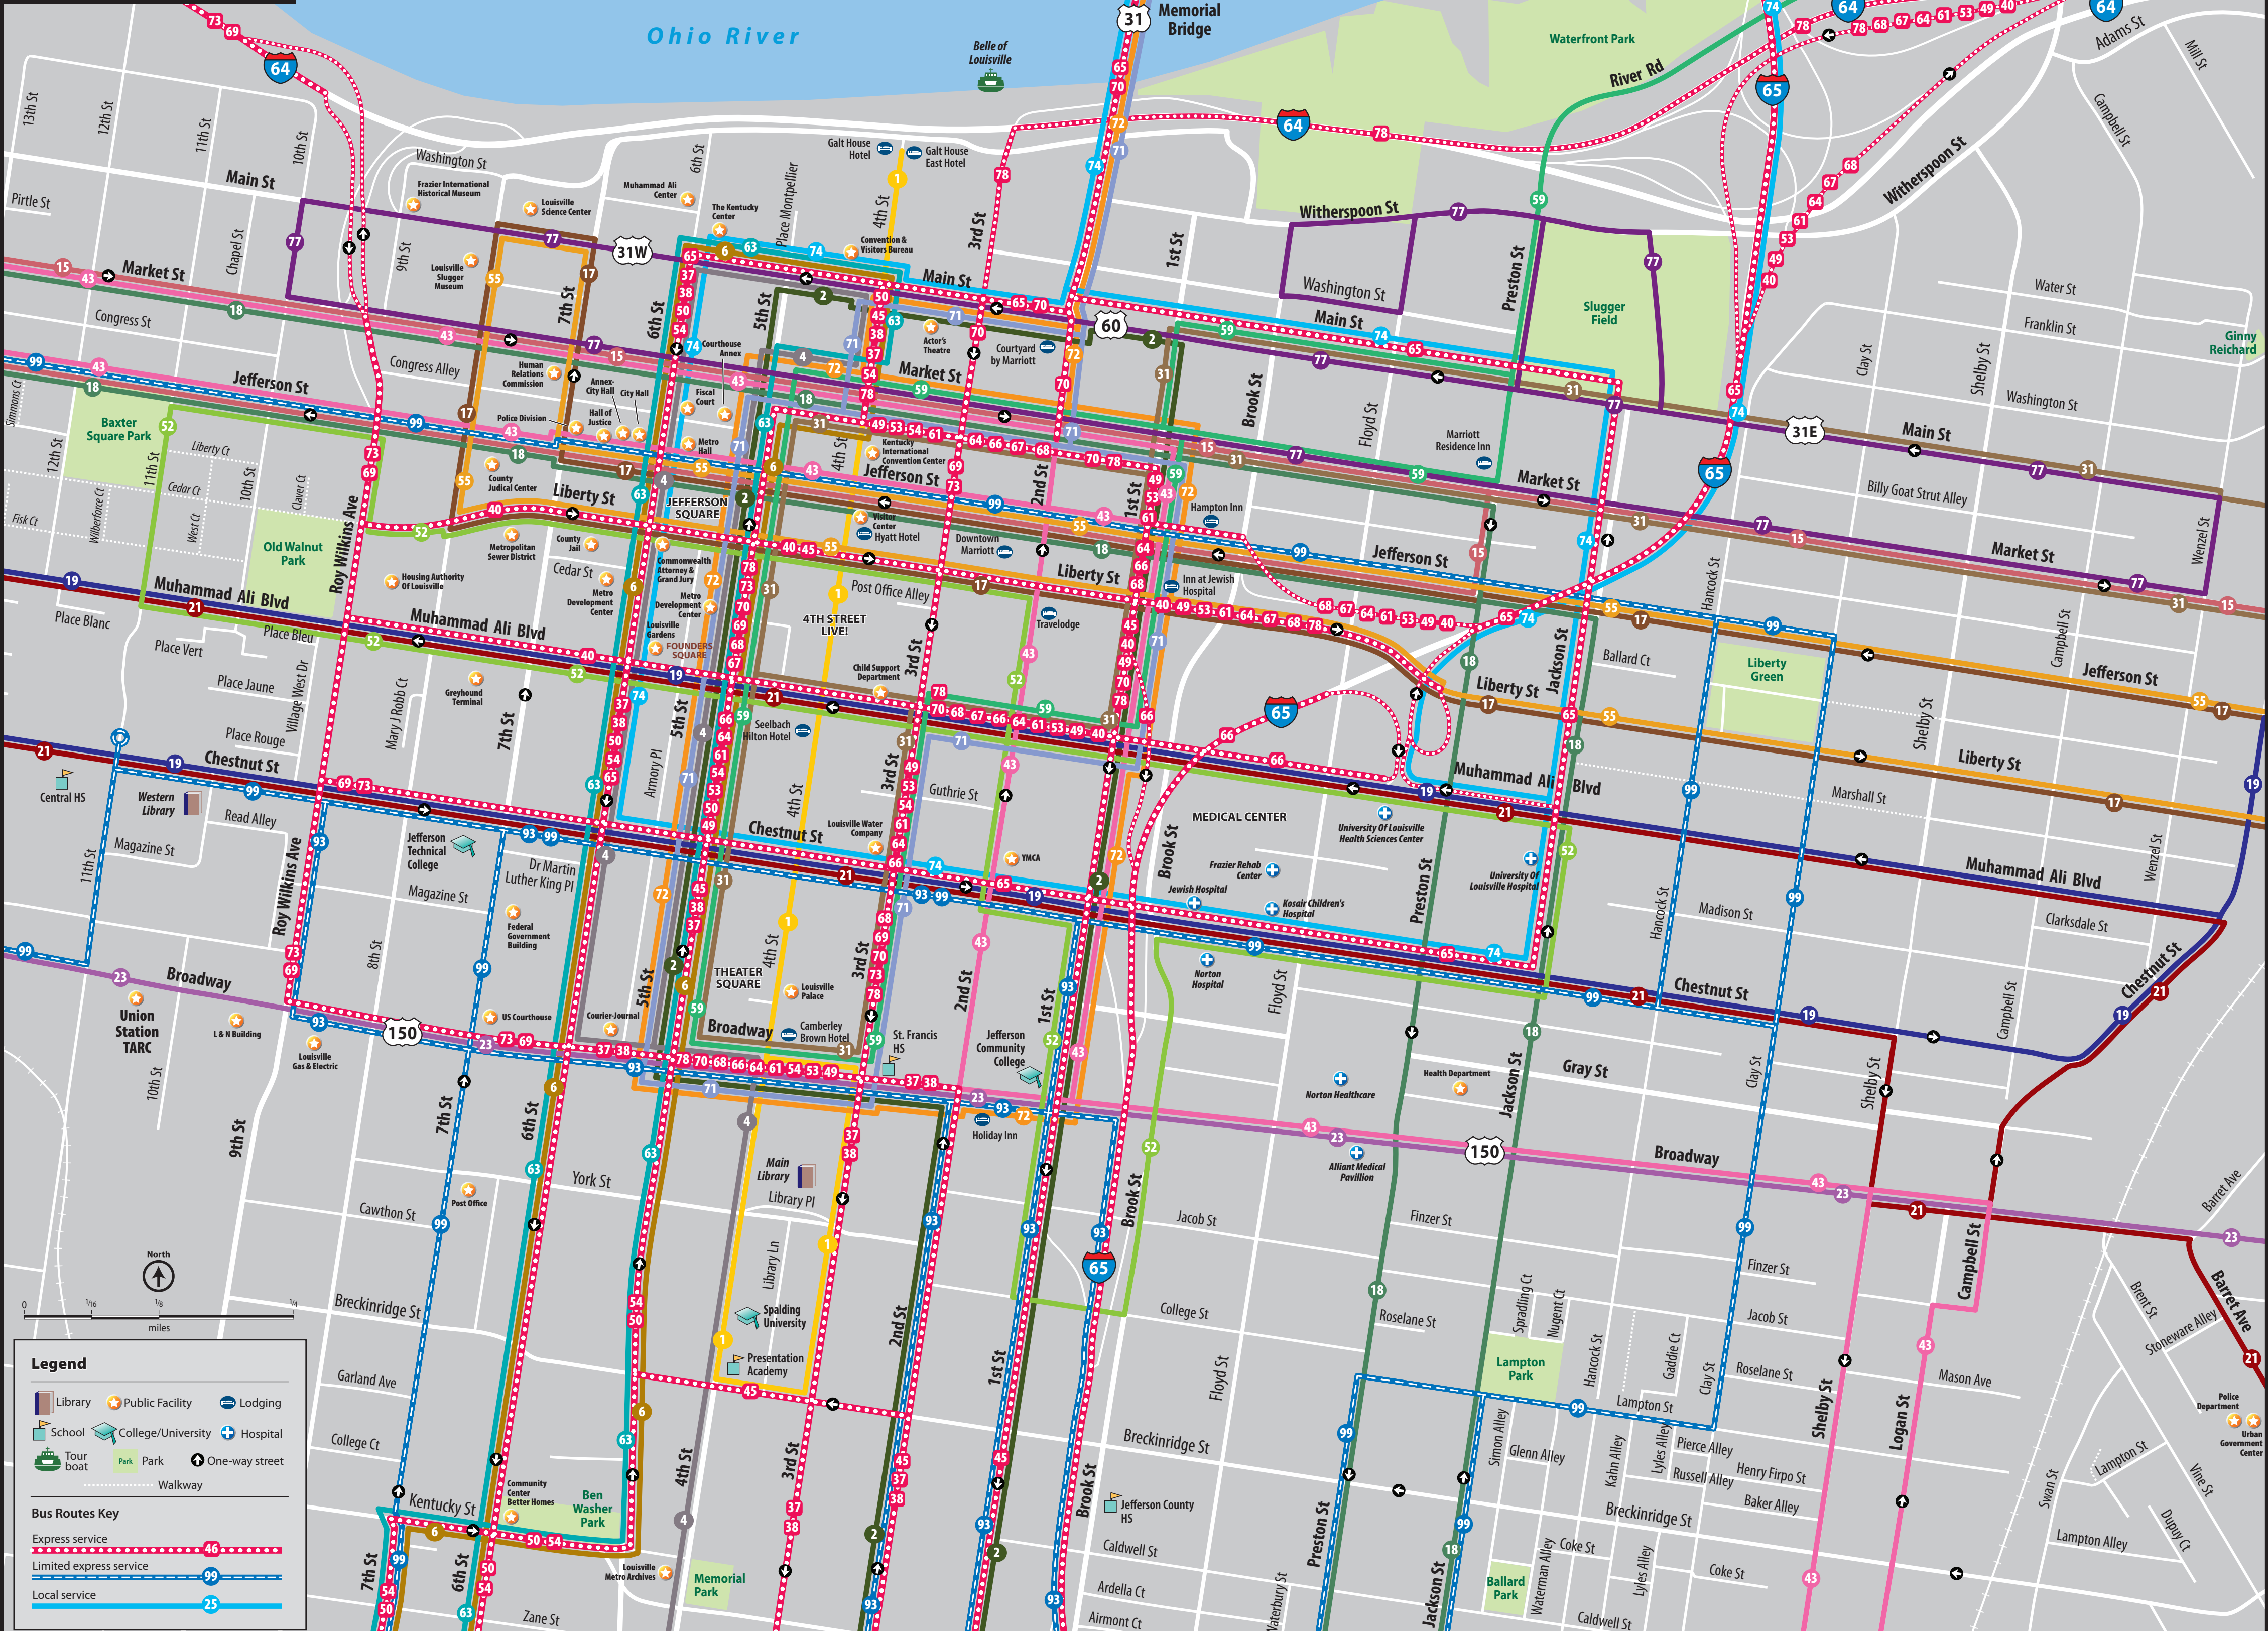

# Downtown Louisville

**Legend**

- Library
- Public Facility
- Lodging
- School
- College/University
- Hospital
- Tour boat
- Park
- One-way street
- Walkway

**Bus Routes Key**

- Express service (Red line with number 46)
- Limited express service (Blue line with number 99)
- Local service (Green line with number 25)