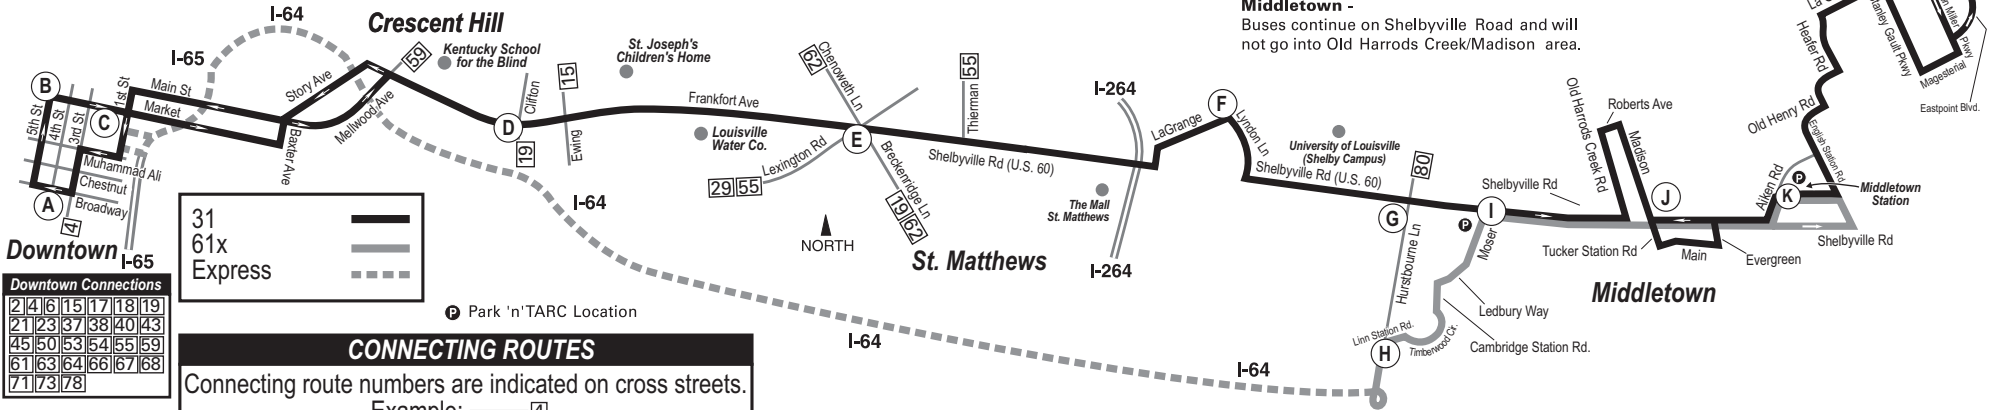

31/61 Middletown/Plainview Express

Middletown -
Buses continue on Shelbyville Road and will not go into Old Harrods Creek/Madison area.

31
61x
Express

—

—

- - -

CONNECTING ROUTES
Connecting route numbers are indicated on cross streets.
Example: — [4]

Downtown Connections

2	4	6	15	17	18	19
21	23	37	38	40	43	
45	50	53	54	55	59	
61	63	64	66	67	68	
71	73	78				

P Park 'n'TARC Location

NORTH