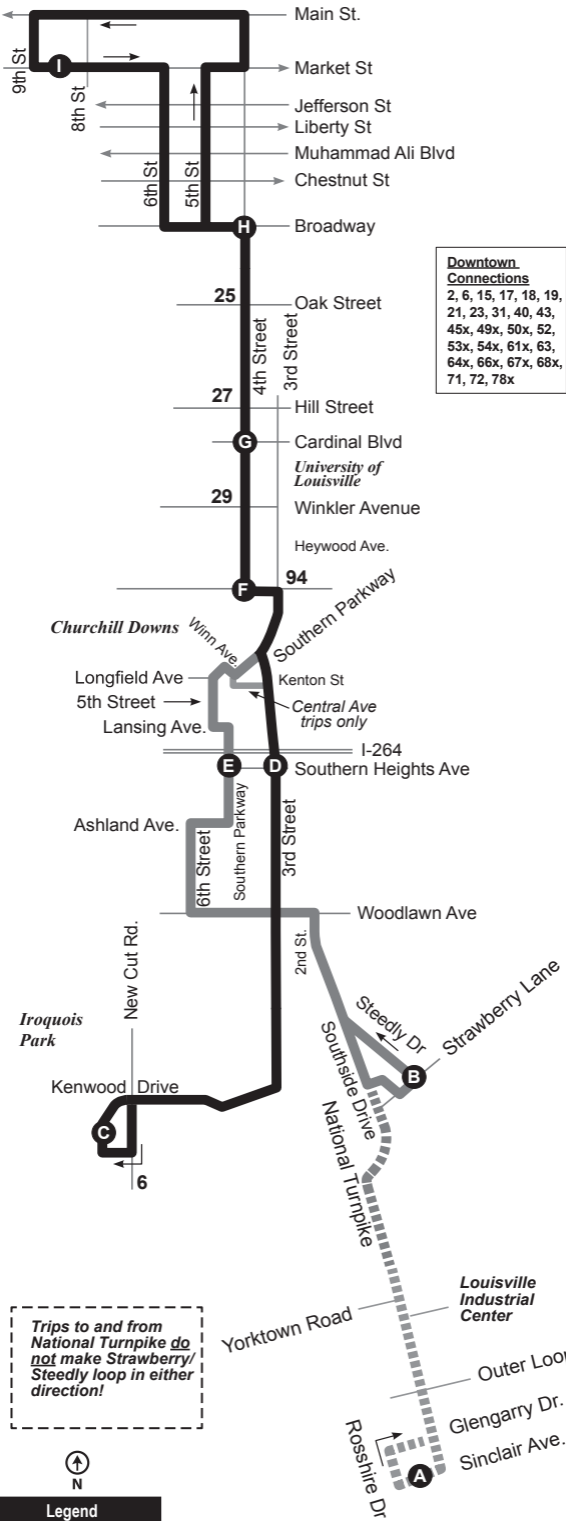

# 4 - Fourth Street

## Legend

- Regular Route
- Southside - Glengarry
- Southside - Strawberry
- Major Stops on Schedule A
- Connecting Routes 29