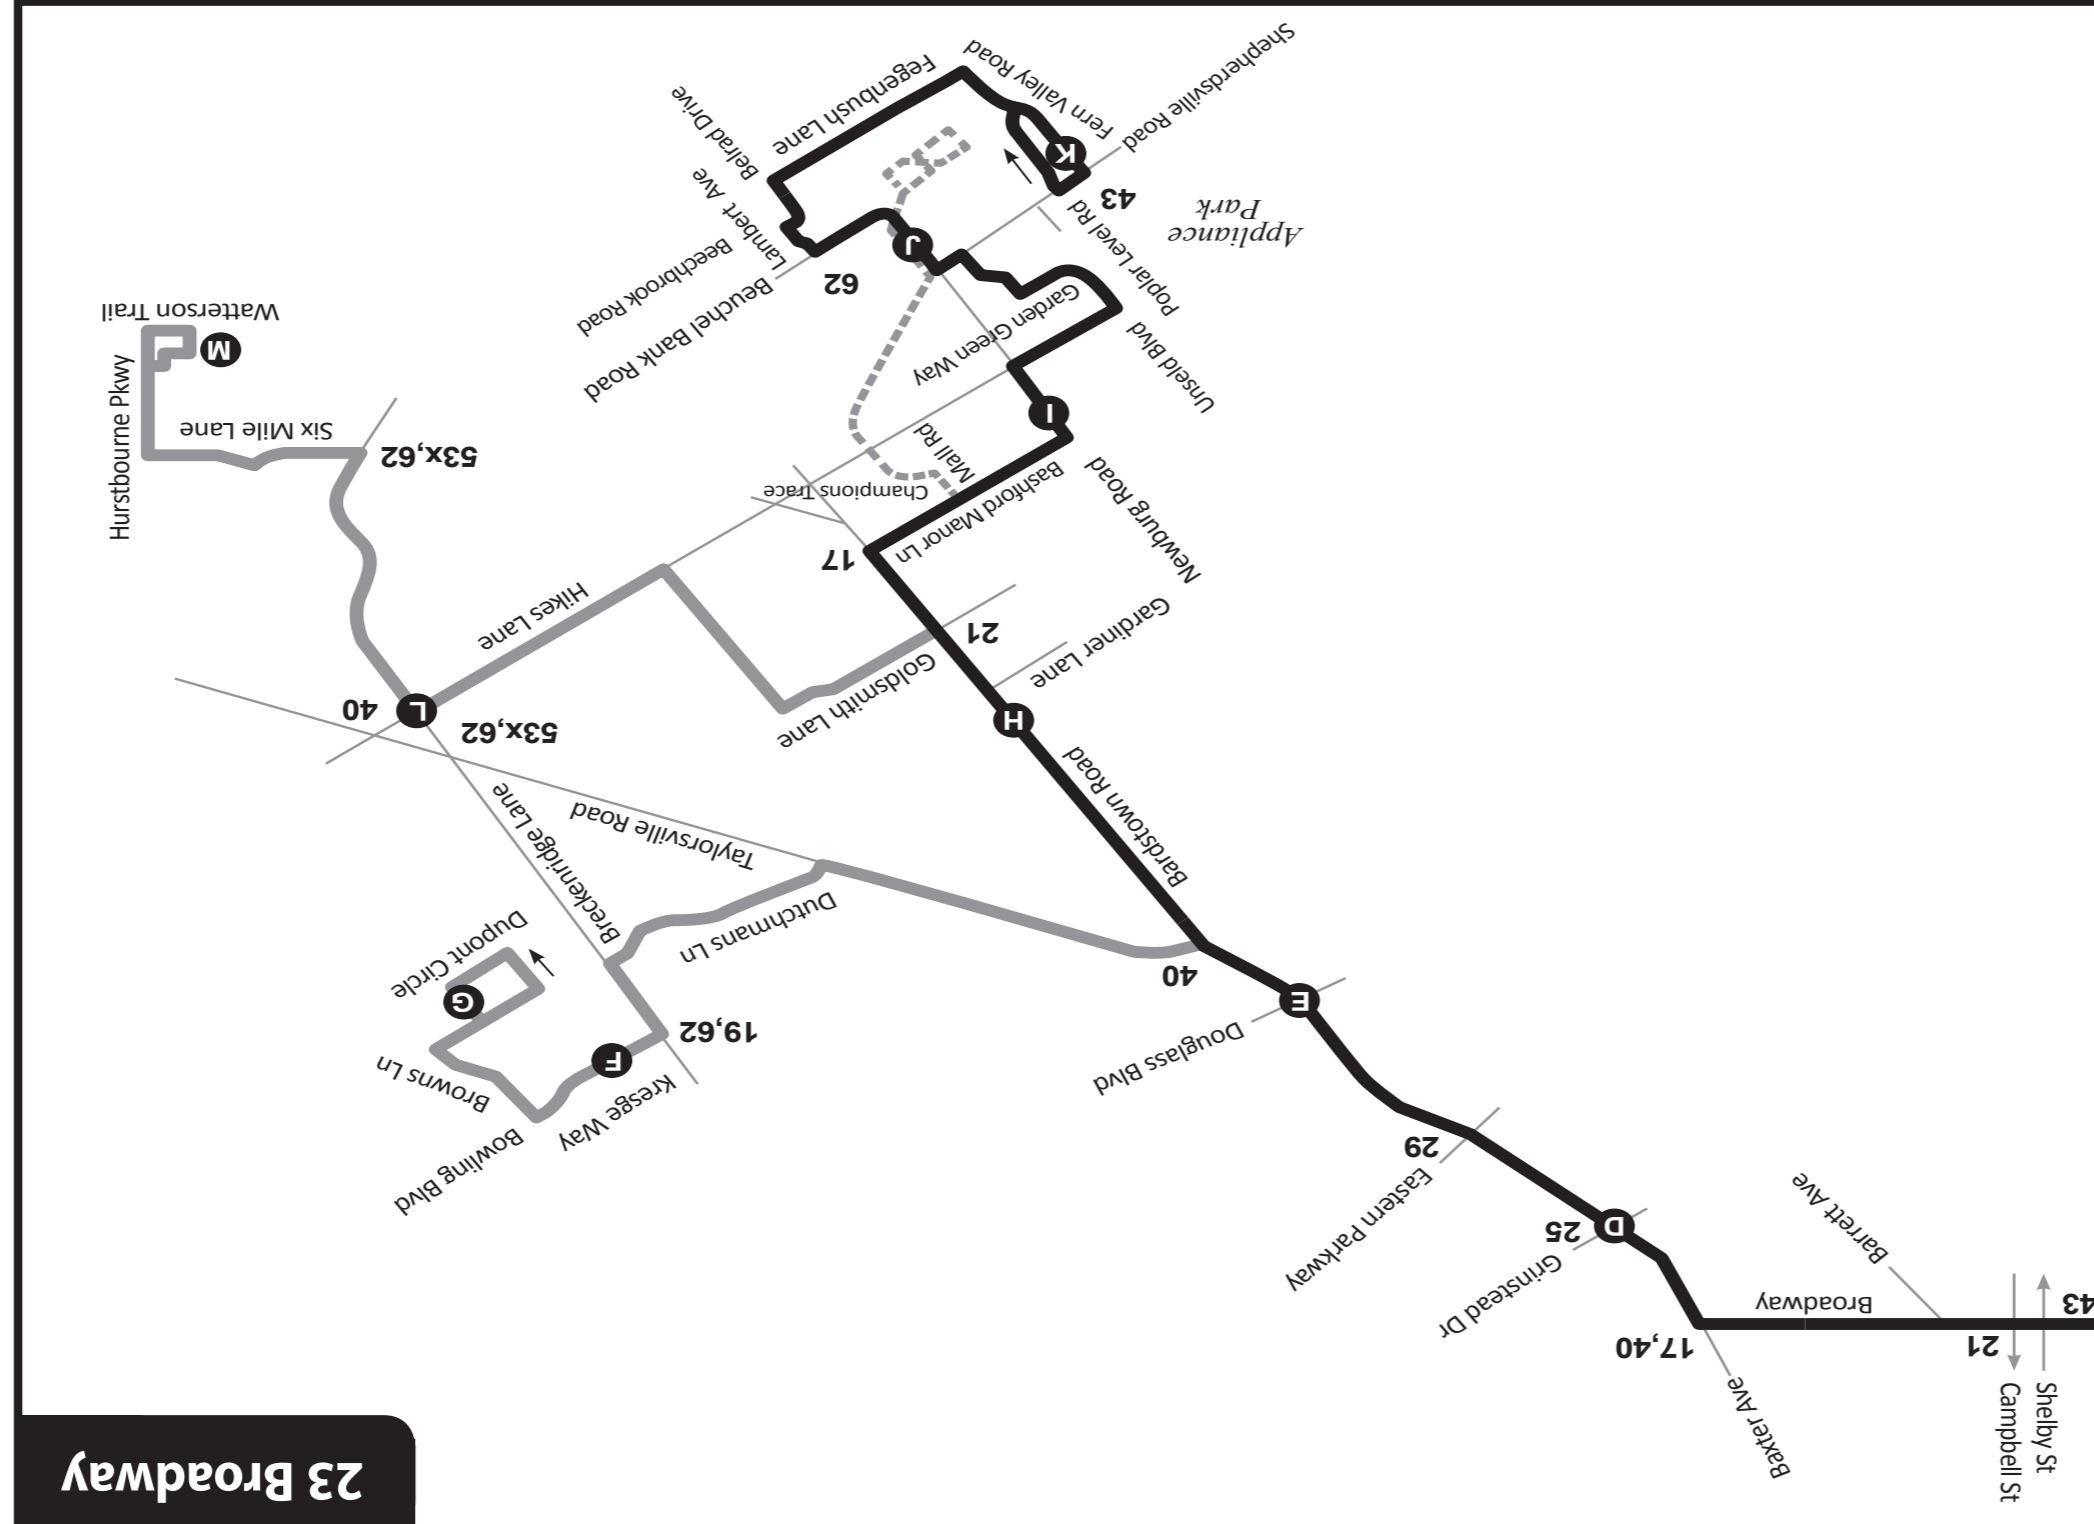

Primary Route and Newburg - Fegenbush trips
 Hikes - Hurstbourne or Dutchmans Lane Trips
 Bashford Ave. & Appliance Park trips operate via Shepherdsville Rd after 7 p.m. Passengers may board bus at shelter located in the rear of building.

Notes

All Broadway buses will pull into the Nia Travel & Jobs Center (Broadway & 29th) after 7 p.m. Passengers may board bus at shelter located in the rear of building.

Legend

Primary Route and Newburg - Fegenbush trips
 Hikes - Hurstbourne or Dutchmans Lane Trips
 Bashford Ave. & Appliance Park trips operate via Shepherdsville Rd after 7 p.m. Passengers may board bus at shelter located in the rear of building.

- Service To:**
- Shawnee Park
 - The Highlands
 - Breckenridge Plaza
 - Hikes Point
 - Mid-City Mall
 - Gardiner Lane Shopping Center
 - Baptist Hospital East
 - Norton Suburban Hospital
 - Newburg
 - Appliance Park
 - Sullivan University
 - Jefferson Community - Technical College

Connecting Routes

You can use TARC Transfers to go to and from a destination, make connections, or make stops along the way and then continue your trip within a two-hour period, all for one fare.

- Locate the timetable for the day and time of your travel.
- Determine your destination to the nearest inter-section listed at the top of the timetable.
- Look down the timetable to the time you need to arrive.
- Determine the location where you will board the bus.
- Read left across the timetable to your boarding point to determine what time you will need to catch the bus in order to arrive at your destination on time.