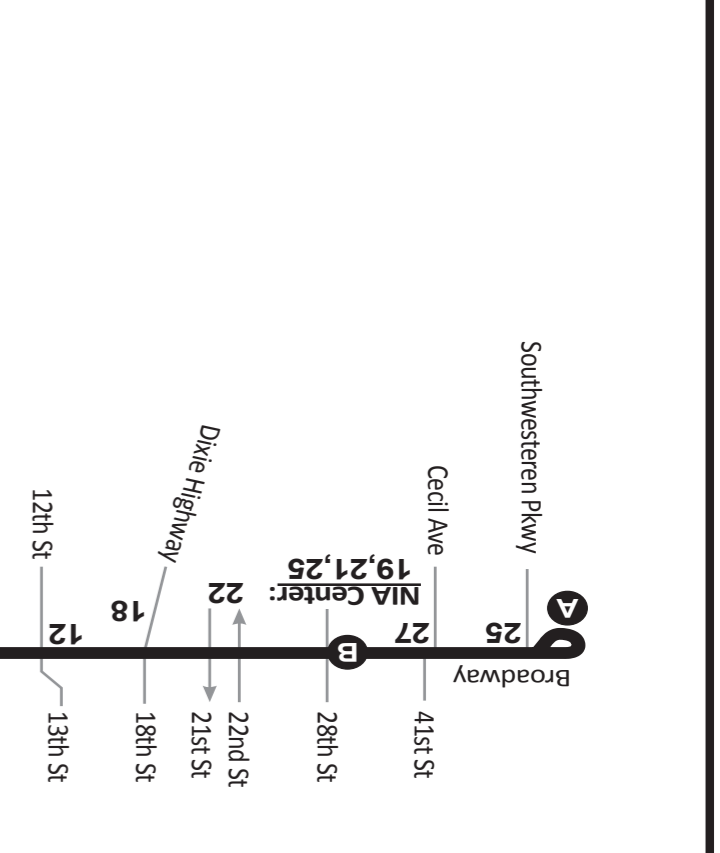

Primary Route and Newburg - Fegenbush trips
 Hikes - Hurstbourne or Dutchmans Lane Trips
 Bashford Ave. & Appliance Park trips operate via Shepherdsville Rd after 7 p.m. Passengers may board bus at shelter located in the rear of building.

Notes

All Broadway buses will pull into the Nia Travel & Jobs Center (Broadway & 29th) after 7 p.m. Passengers may board bus at shelter located in the rear of building.

Legend

Primary Route and Newburg - Fegenbush trips
 Hikes - Hurstbourne or Dutchmans Lane Trips
 Bashford Ave. & Appliance Park trips operate via Shepherdsville Rd after 7 p.m. Passengers may board bus at shelter located in the rear of building.

Connecting Routes

You can use TARC Transfers to go to and from a destination, make connections, or make stops along the way and then continue your trip within a two-hour period, all for one fare.

- Locate the timetable for the day and time of your travel.
- Determine your destination to the nearest inter-section listed at the top of the timetable.
- Look down the timetable to the time you need to arrive.
- Determine the location where you will board the bus.
- Read left across the timetable to your boarding point to determine what time you will need to catch the bus in order to arrive at your destination on time.