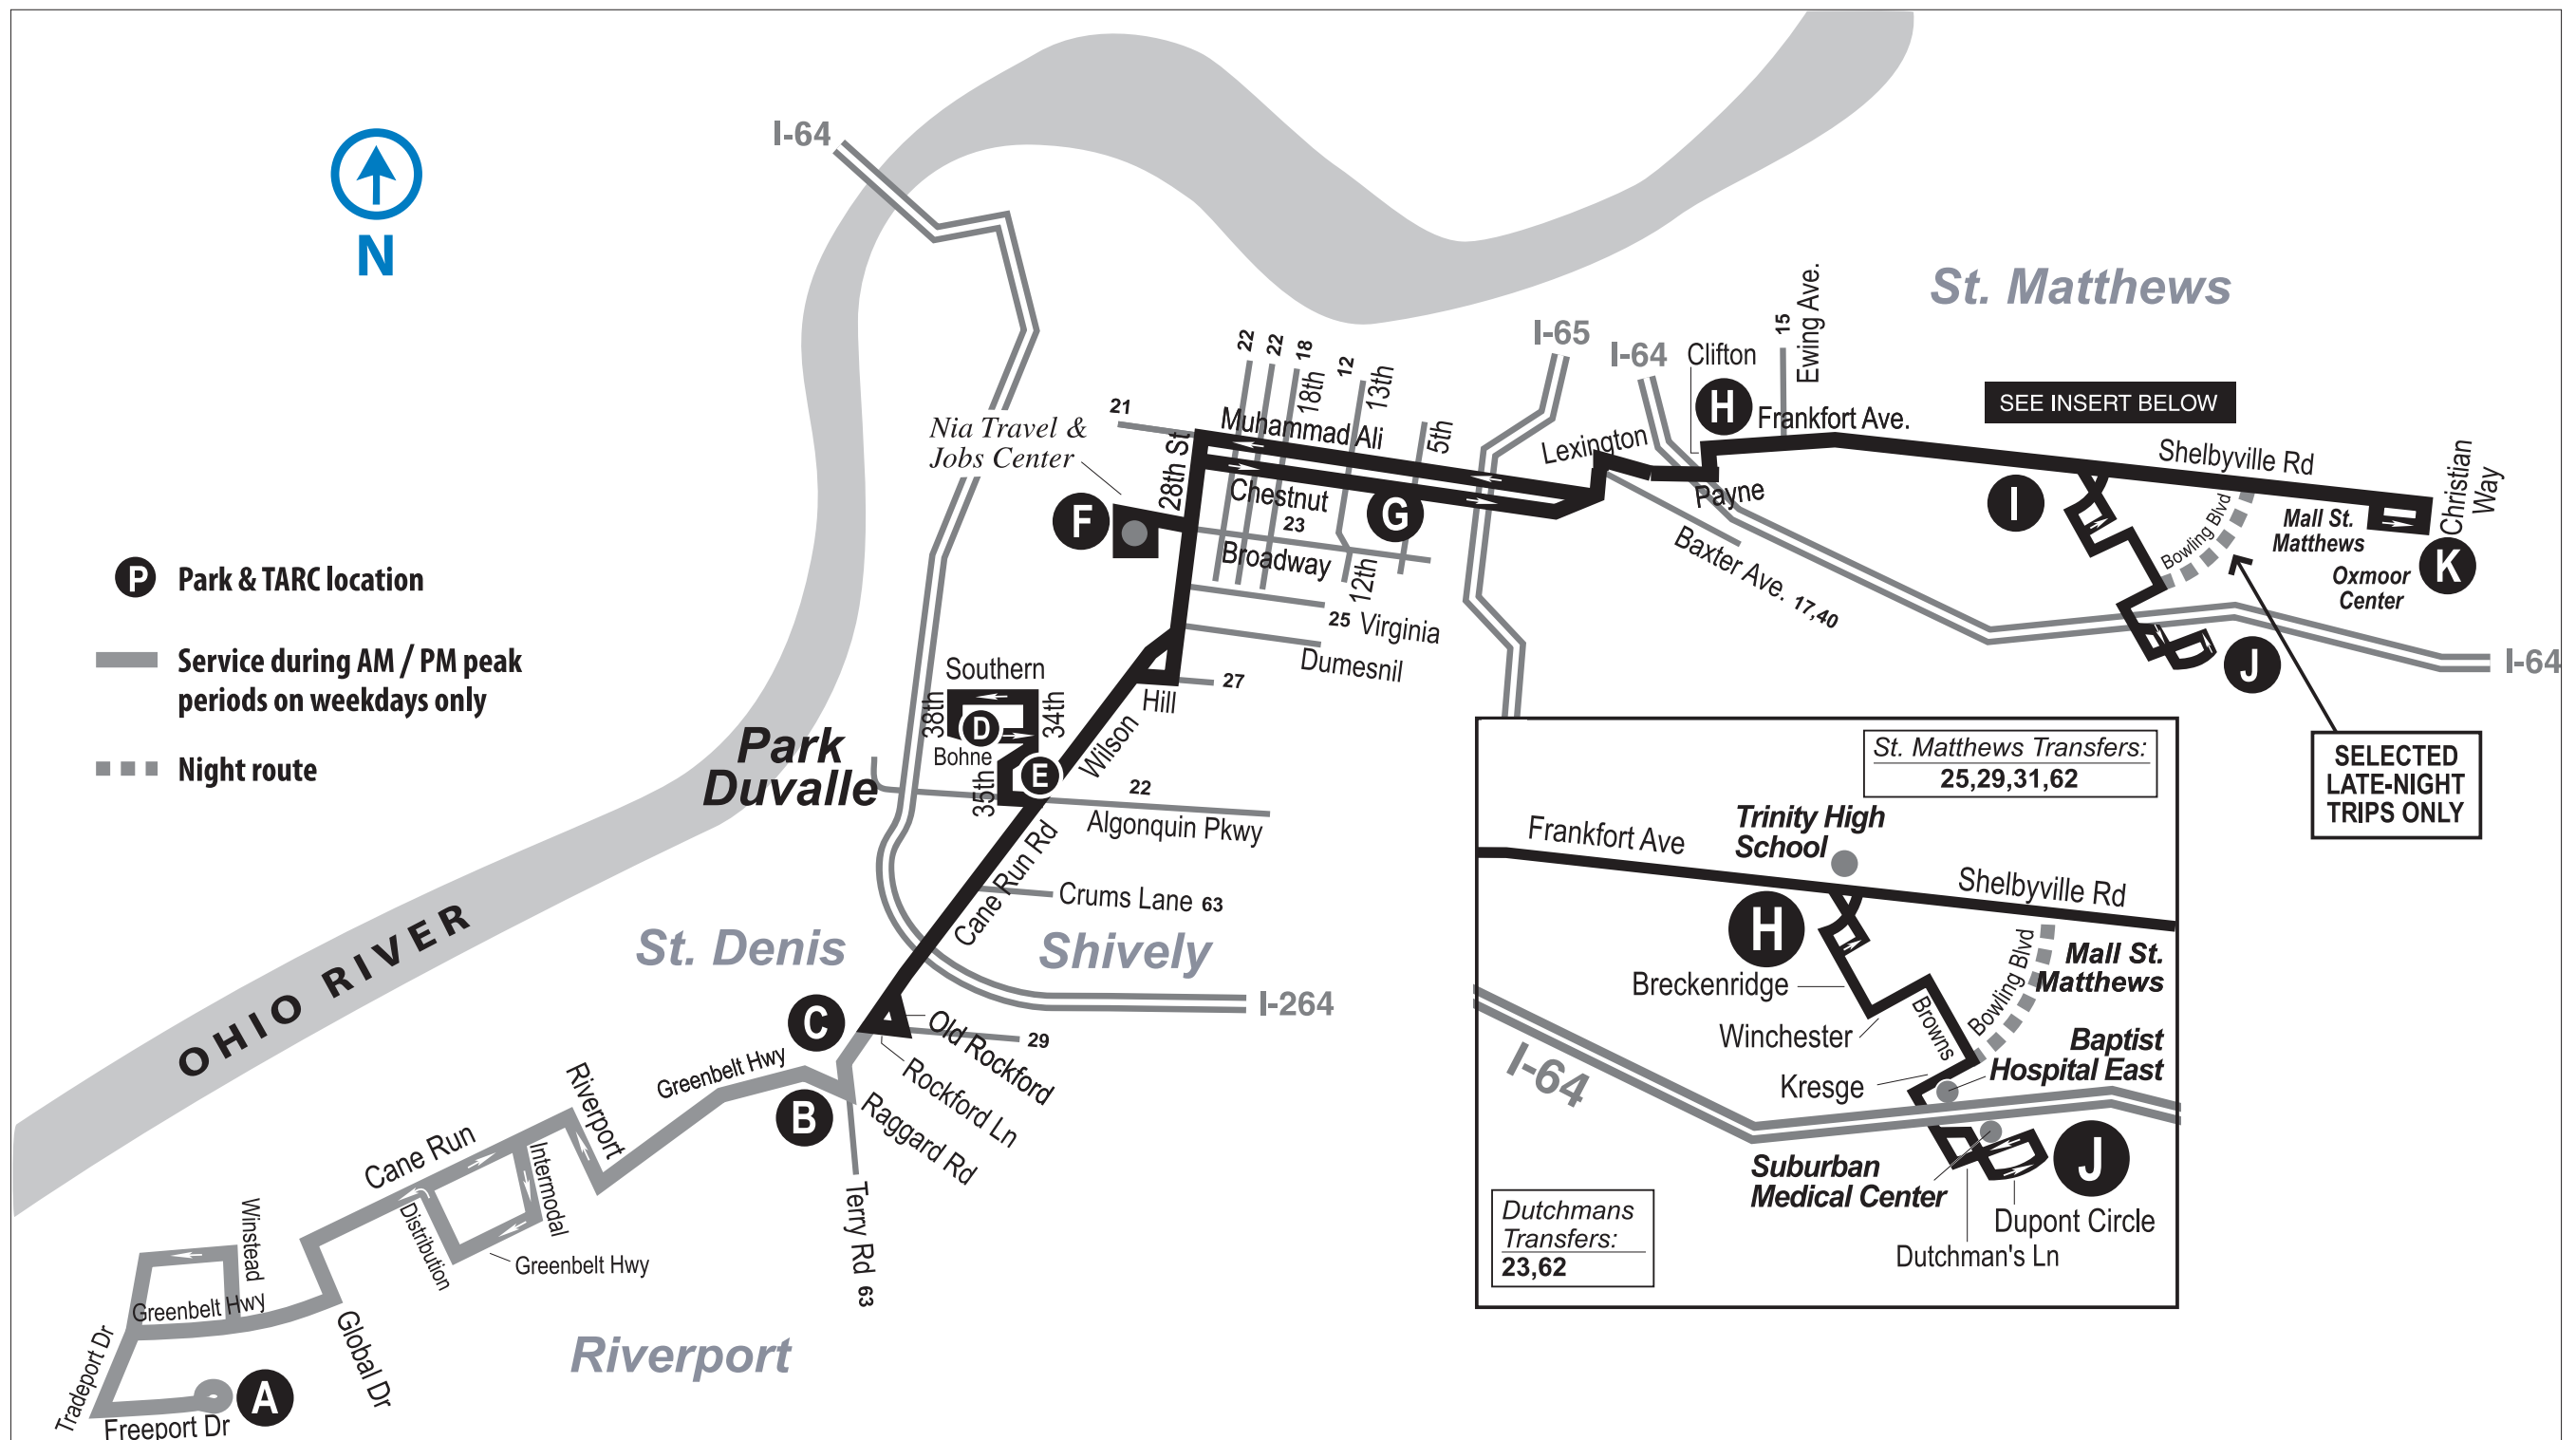

Additional service to Riverport on Rt. 19

The weekend service will include one morning trip arriving at Freeport/Universal at 6:47 a.m. and two evening trips departing Freeport/Universal at 5:45 p.m. and 7:15 p.m.

Effective dates Nov. 17 to Dec. 23

ROUTE 19 MUHAMMAD ALI BLVD.

Saturday, Sunday and Holiday Westbound

K	J	I	H	G	F	E	D	C	B	A
Oxmoor Center	Dupont Dutchmans	Breckenridge Shelbyville	Frankfort Clifton	Muhammad Ali Armory Place	NIA Center	Wilson Algonquin	Bohne 35th	Cane Run Rockford	Greenbelt Market Center	Freeport Universal
			(L5:45)	5:53	6:06	6:14		C6:24	6:29	6:47
					4:55	5:04		C5:15	5:21	5:40
					6:25	6:34		C6:45	6:51	7:10

C-- Time shown is on Cane Run Road at Rockford Lane. This trip does not pull into Old Rockford Lane loop.

Saturday, Sunday and Holiday Eastbound

A	B	C	D	E	F	G	H	I	J	K
Freeport Universal	Greenbelt Market Center	Cane Run Rockford	Bohne 35th	Wilson Algonquin	NIA Center	Chestnut 5th	Frankfort Clifton	Breckenridge Shelbyville	Dupont Dutchmans	Oxmoor Center
6:50	7:07	C7:12		7:22	7:32					
5:45	6:03	C6:09		6:29	6:39	6:52	(L7:00)			
7:15	7:33	C7:39		7:49	7:59	8:12	(L8:20)			

L-- Chestnut @ Liberty

PM times in BOLD

Schedule Notes

BOLD times represent P.M.

All buses are bike rack equipped and wheelchair accessible.

Tips for a Good Ride

- Get to your stop at least five minutes early.
- Have your fare ready - \$1.75 one-way cash, \$1.50 with a pre-purchased 10-ride ticket packet or \$50 for a monthly pass.
- Visit www.ridetarc.org for easy trip planning, pass/ticket purchasing and more.