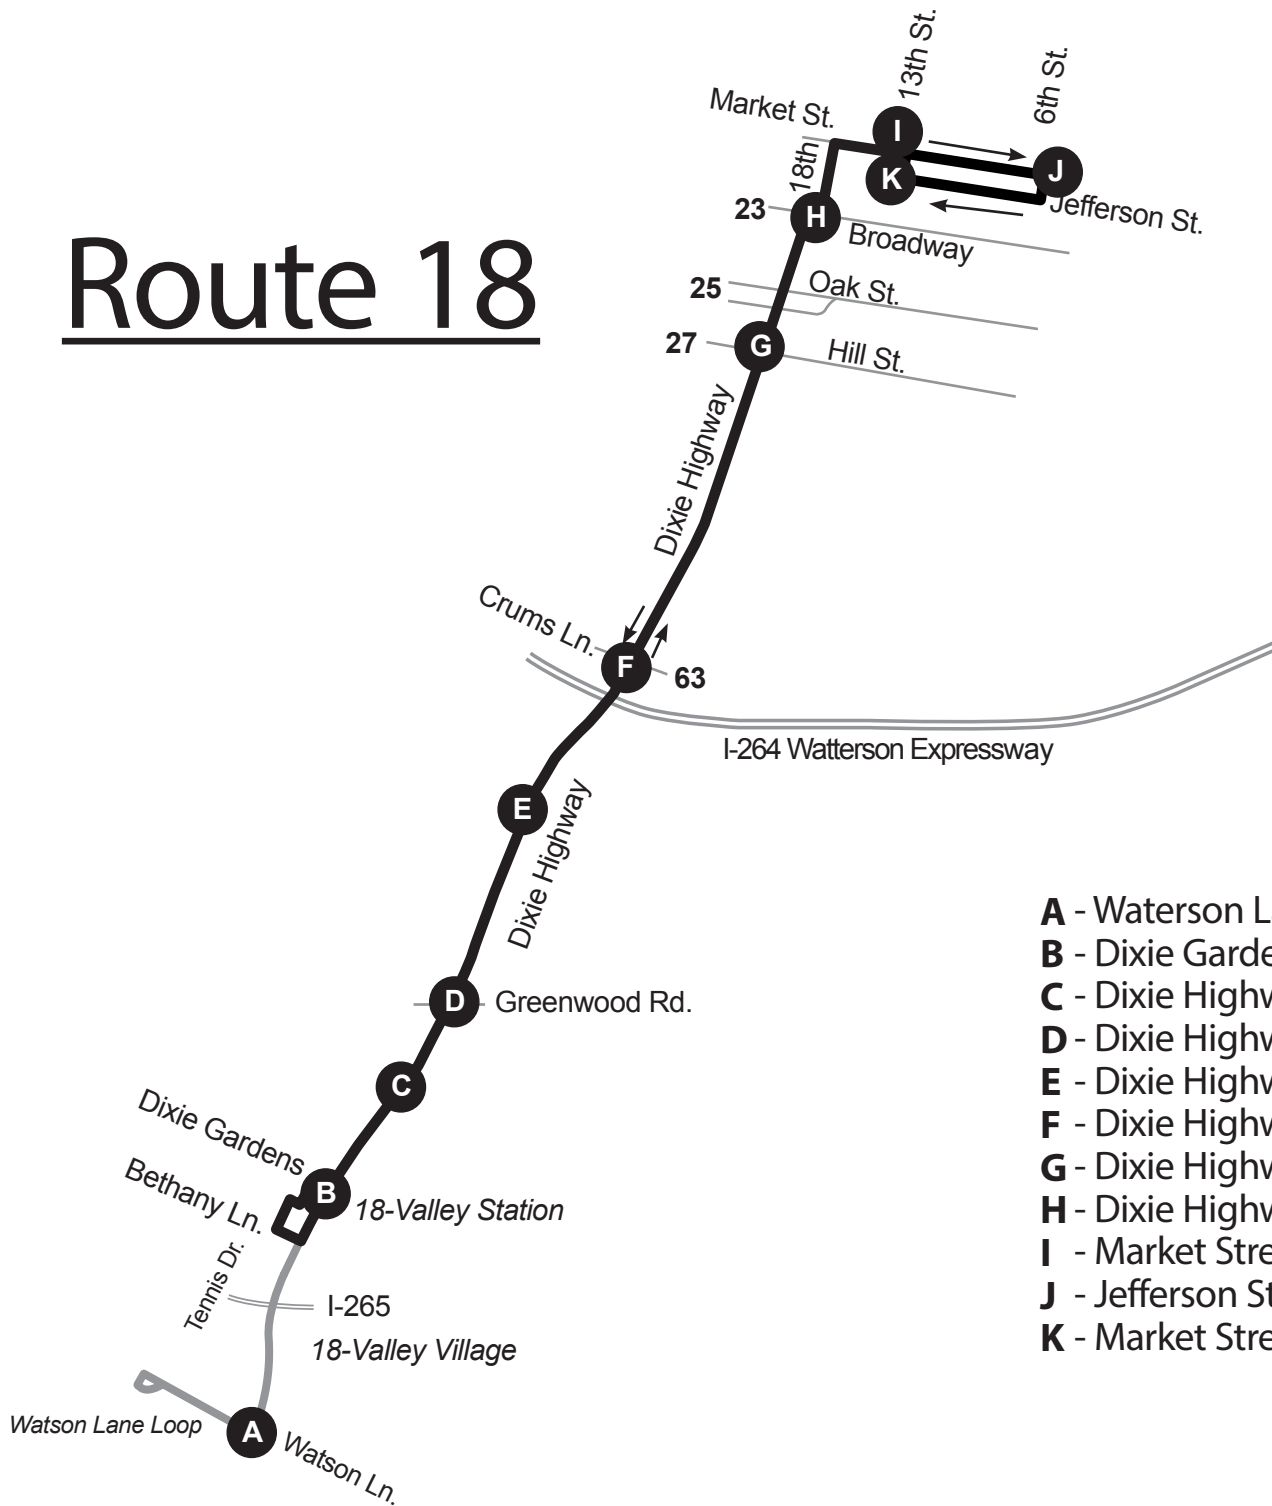

Route 18

- A** - Waterson Lane
- B** - Dixie Gardens
- C** - Dixie Highway at Park Place Mall
- D** - Dixie Highway at Greenwood Road
- E** - Dixie Highway at Upper Hunters
- F** - Dixie Highway at Crums Lane
- G** - Dixie Highway at Hill Street
- H** - Dixie Highway at Broadway
- I** - Market Street at 13th Street
- J** - Jefferson Street at 6th Street
- K** - Market Street at 13th Street