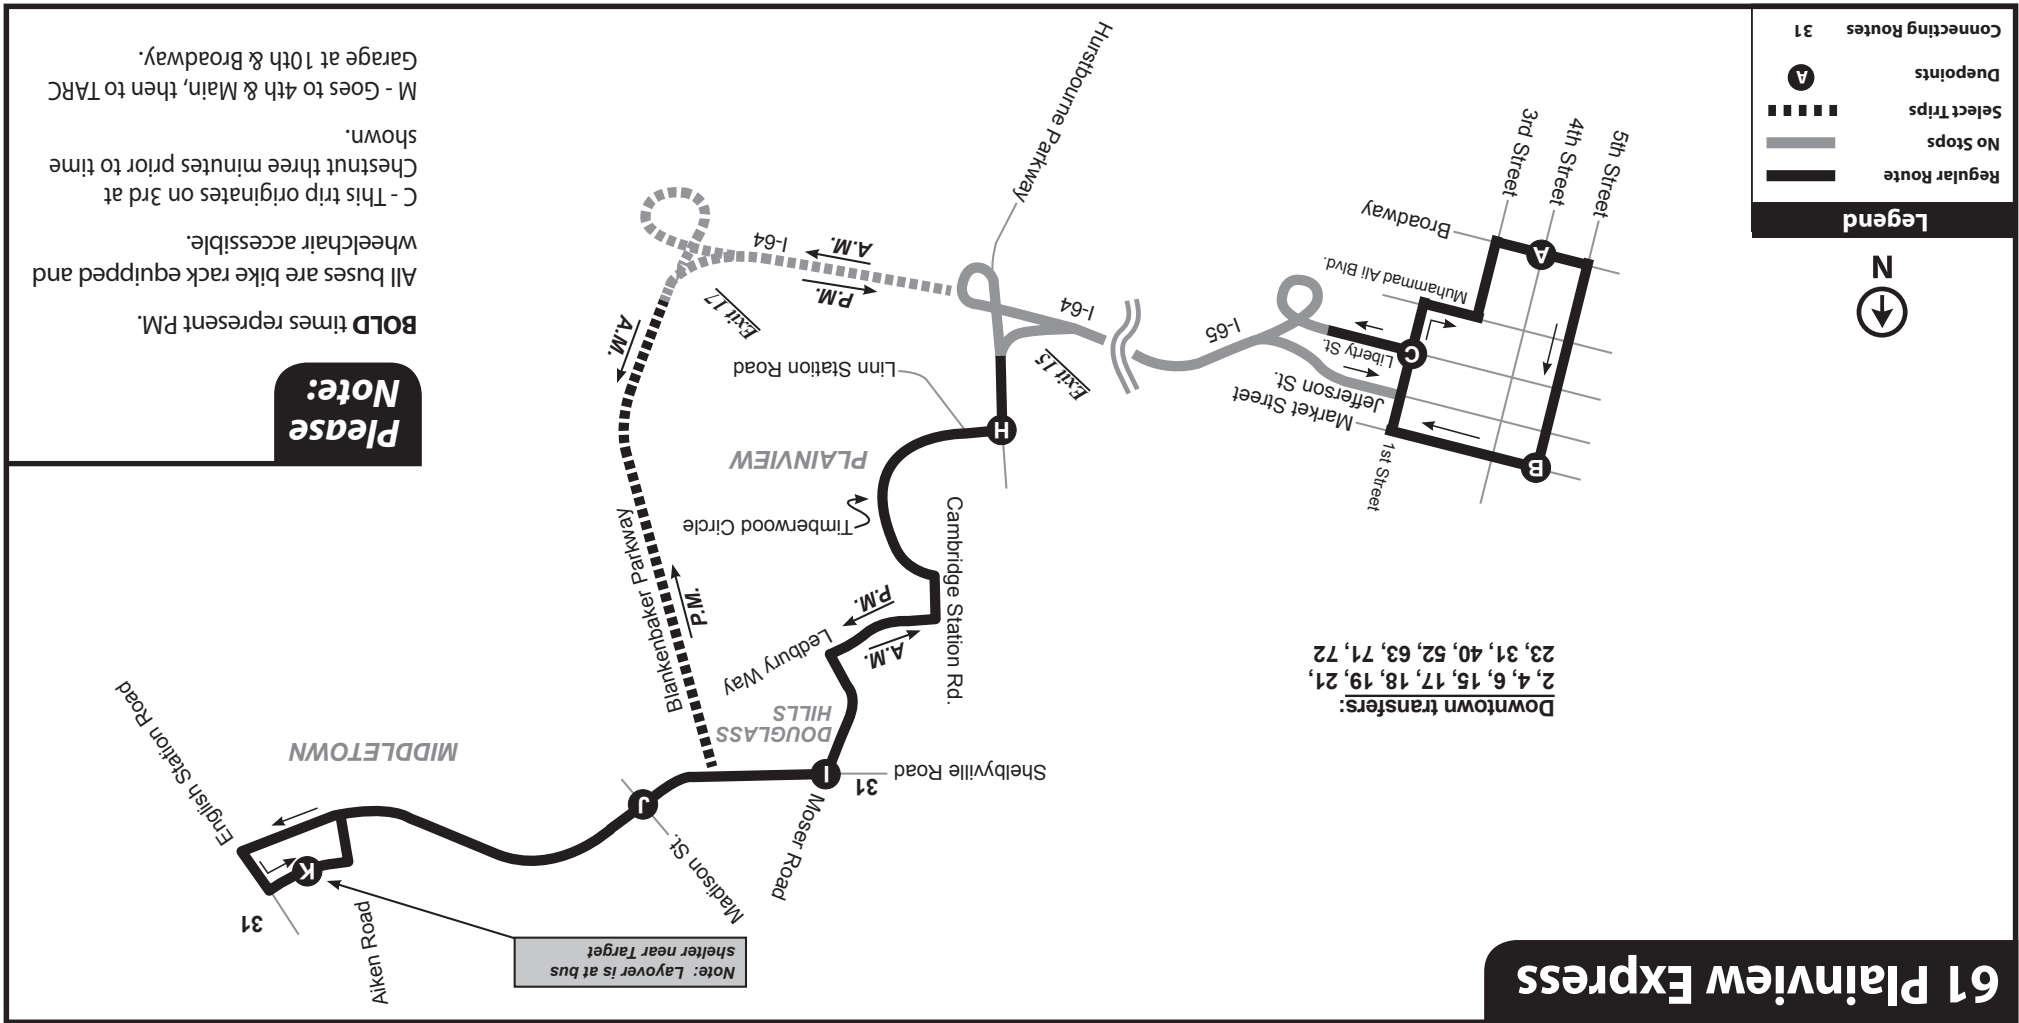

7:45	8:15	7:40	8:10	7:35	8:05	7:05	7:35	6:54	7:24	6:50	7:20	7:15	6:45
5th Market	4th	Broadway	4th	1st Liberty	1st	Hurstbourne Linn Station	Hurstbourne	Shelbyville Rd Moser	Shelbyville Rd	Shelbyville Rd Madison	Shelbyville Rd	Middletown Station	Middletown Station
(B)	(A)	(C)	(A)	(C)	(C)	(H)	(H)	(I)	(I)	(J)	(J)	(K)	(K)

Rt. #61X Plainview Express - Weekday Westbound

5:18	4:48	5:26	4:56	5:01	5:31	6:01	5:31	6:11	5:41	6:15	5:45	6:28	5:58
4th Broadway	4th Broadway	5th Market	5th Market	Liberty 1st	Liberty 1st	Hurstbourne Linn Station	Hurstbourne Linn Station	Shelbyville Rd Moser	Shelbyville Rd	Shelbyville Rd Madison	Shelbyville Rd	Middletown Station	Middletown Station
(A)	(A)	(B)	(B)	(C)	(C)	(H)	(H)	(I)	(I)	(J)	(J)	(K)	(K)

Rt. #61X Plainview Express - Weekday Eastbound

How to read this schedule

- Locate the timetable for the day and time of your travel.
- Determine your destination to the nearest inter section listed at the top of the timetable.
- Look down the timetable to the time you need to arrive.
- Determine the location where you will board the bus.
- Read left across the timetable to your boarding point to determine what time you will need to catch the bus in order to arrive at your destination on time.

Connecting Routes

You can use TARC Transfers to go to and from a destination, make connections, or make stops along the way and then continue your trip within a two-hour period, all for one fare. Ask for it when you board