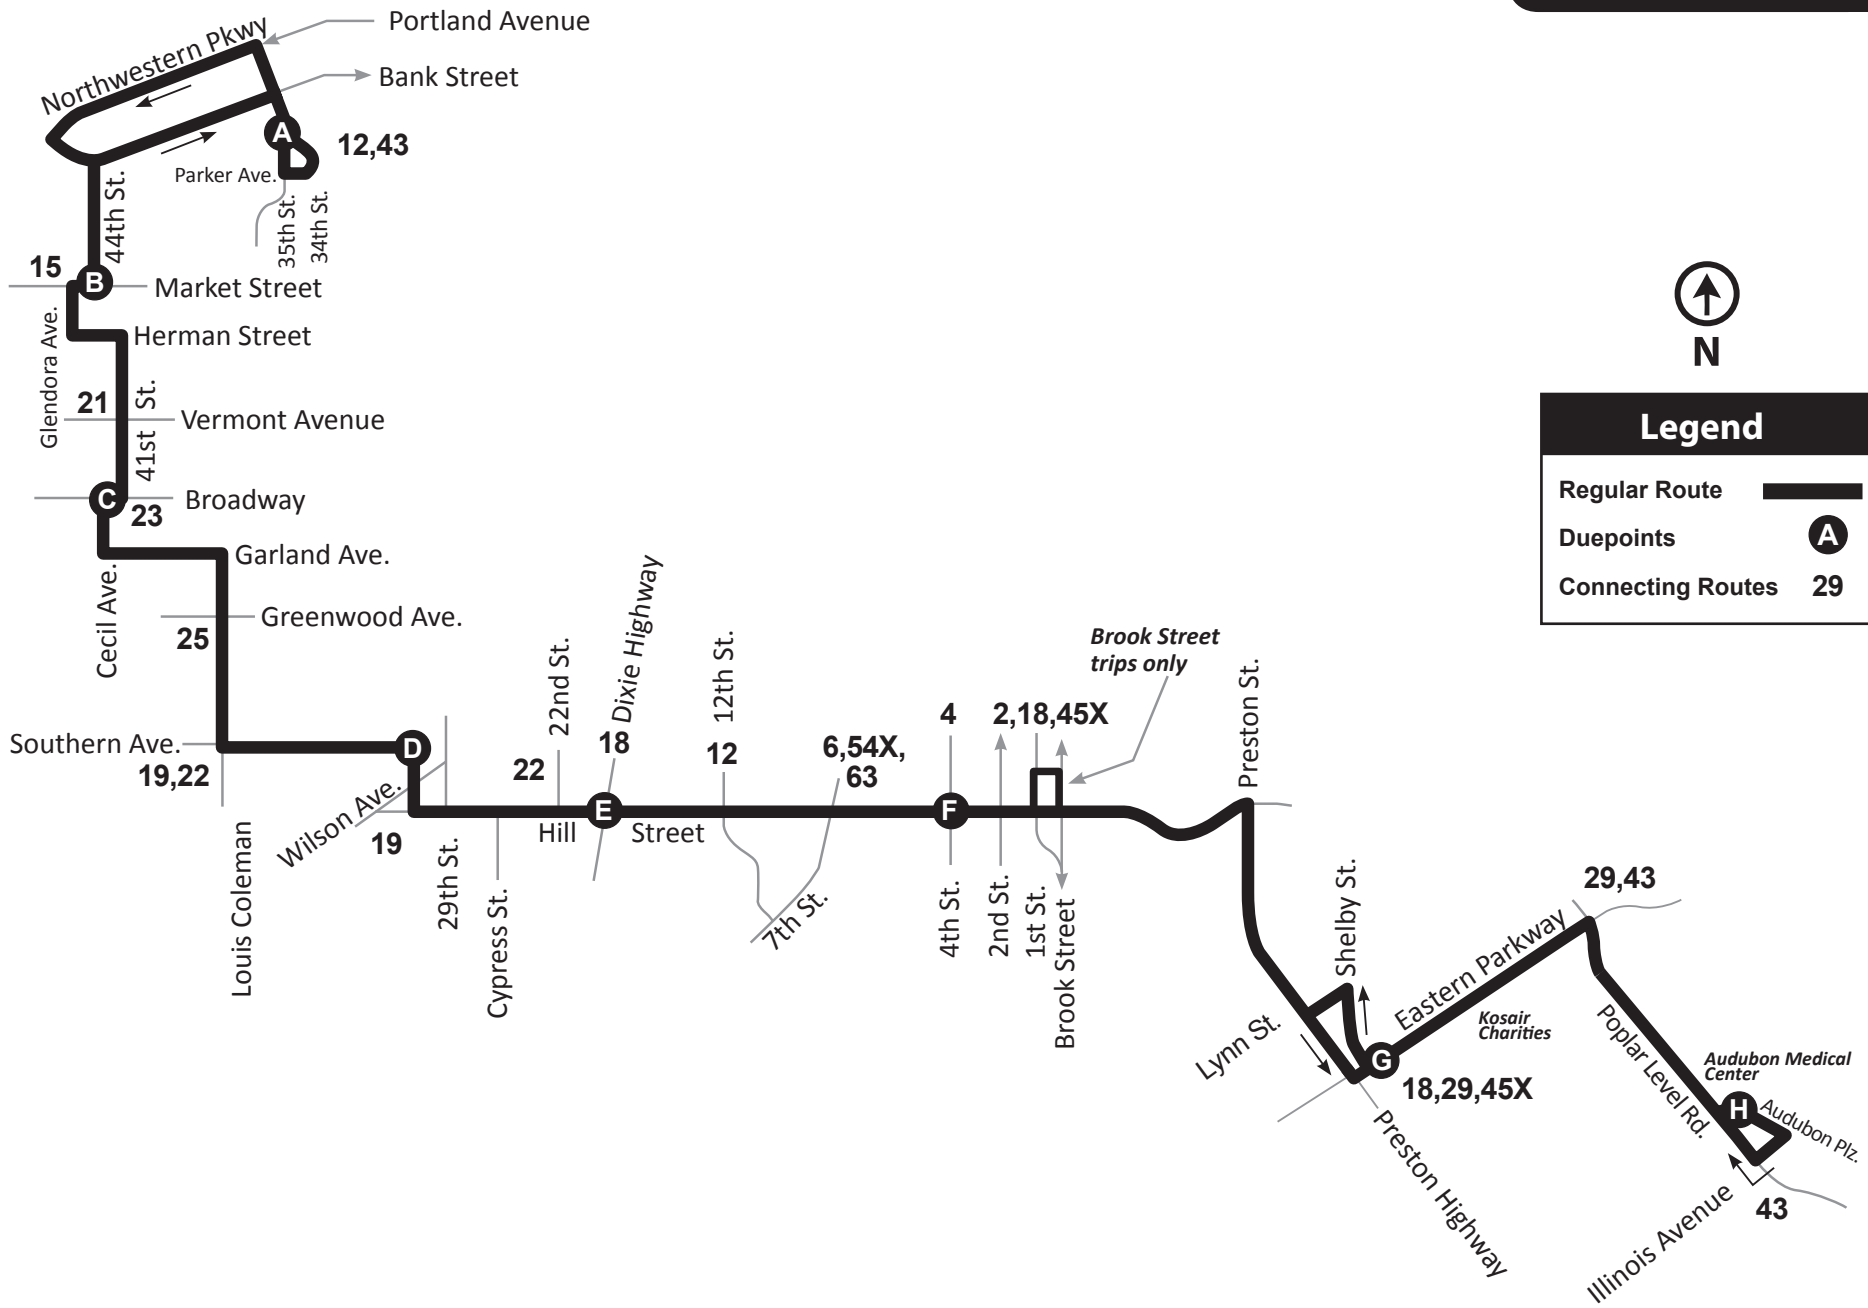

27 Hill Street

Legend	
Regular Route	
Duepoints	
Connecting Routes	29

Help us help you stay on time! Please have your fare ready and exit the rear door. Thank you!

Monday - Friday Eastbound

(A) 35th & Bank Kroger	(B) 44th Market	(C) Cecil Broadway	(D) Southern Catalpa	(E) Hill Dixie	(F) Hill 4th	(G) Eastern Pkwy Shelby	(H) Audubon Hospital
5:13	5:20	5:25	5:35	5:38	5:45	5:53	6:01
5:51	5:58	6:03	6:13	6:17	6:25	6:33	6:41
6:28	6:35	6:42	6:53	6:57	7:05	7:13	7:21
7:08	7:15	7:22	7:33	7:37	7:45	7:53	8:01
7:51	7:58	8:04	8:13	8:17	8:25	8:34	8:43
8:31	8:38	8:44	8:53	8:57	9:05	9:14	9:23
9:11	9:18	9:24	9:33	9:37	9:45	9:54	10:03
9:56	10:03	10:09	10:18	10:22	10:30	10:39	10:48
10:56	11:03	11:09	11:18	11:22	11:30	11:39	11:48
11:56	12:03	12:09	12:18	12:22	12:30	12:39	12:48
12:56	1:03	1:09	1:18	1:22	1:30	1:39	1:48
1:54	2:01	2:08	2:18	2:22	2:30	2:39	2:48
2:34	2:41	2:48	2:58	3:02	3:10	3:19	3:28
3:14	3:21	3:28	3:38	3:42	3:50	3:59	4:08
3:59	4:06	4:13	4:23	4:27	4:35	4:44	4:53
4:39	4:46	4:53	5:03	5:07	5:15	5:24	5:33
5:19	5:26	5:33	5:43	5:47	5:55	6:04	6:12
6:07	6:14	6:21	6:30	6:33	6:40	6:48	6:56
6:47	6:54	7:01	7:10	7:13	7:20	(B7:23)	
7:50	7:57	8:02	8:11	8:14	8:20	(B8:22)	
9:06	9:12	9:17	9:26	9:29	9:35	(B9:37)	