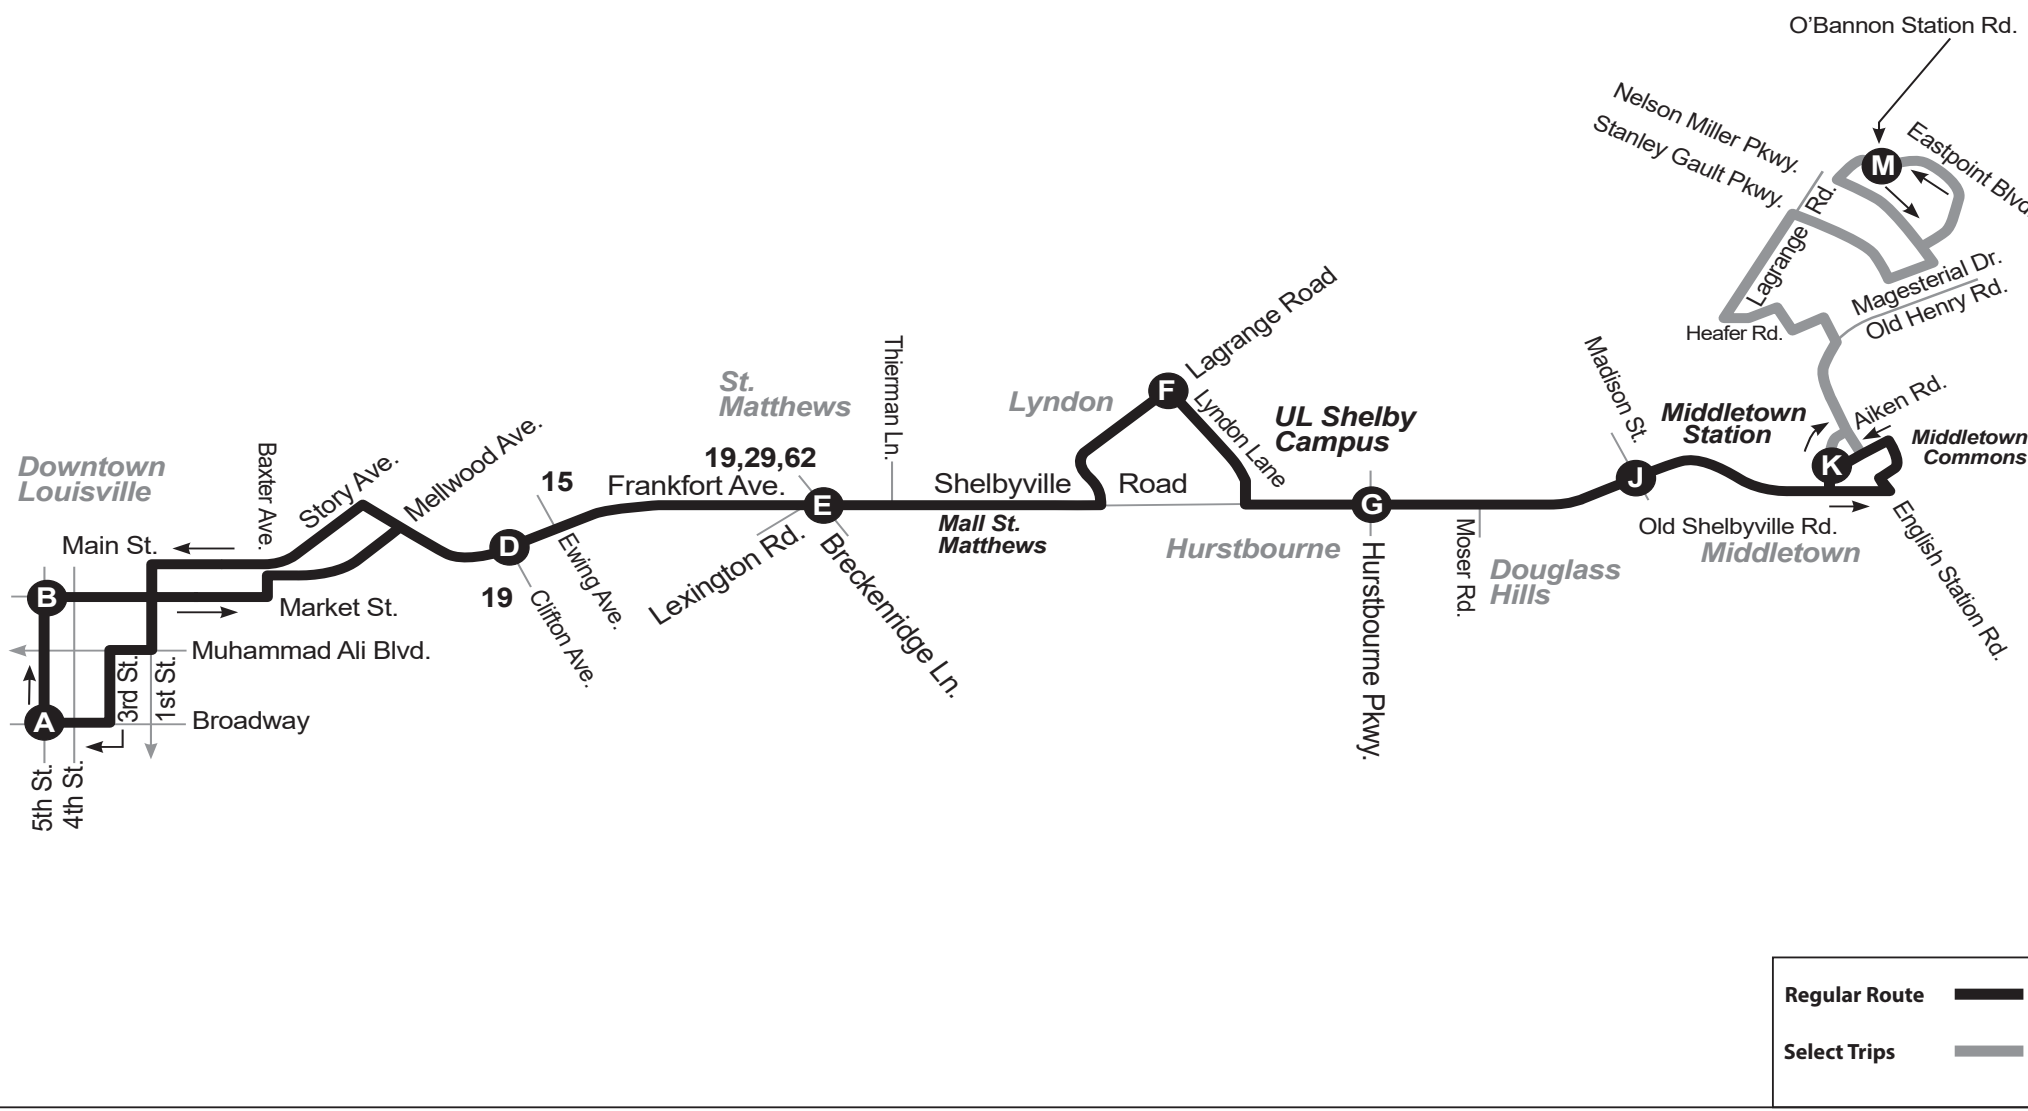

31 Shelbyville Road

Downtown Transfers 2, 4, 6, 15, 17, 18, 19, 21, 40, 43, 52, 63, 71, 72, 73

August 2023

How to read this schedule

- Locate the timetable for the day and time of your travel.
- Determine your destination to the nearest inter section listed at the top of the timetable.
- Look down the timetable to the time you need to arrive.
- Determine the location where you will board the bus.
- Read left across the timetable to your boarding point to determine what time you will need to catch the bus in order to arrive at your destination on time.

Connecting Routes

You can connect routes using your MyTARC card. Make connections, or make stops along the way and then continue your trip within a 2 hour period, all for one fare.

TARC Customer Service Centers

Rt. #31 Shelbyville Road - Sunday Eastbound

(B)	(D)	(E)	(F)	(G)	(J)	(K)
5th Market	Frankfort Clifton	Shelbyville Rd Breckinridge	Lyndon La Grange	Shelbyville Rd Hurstbourne	Shelbyville Rd Madison	Middletown Station
C - 7:15		7:28	7:36	7:47	7:54	8:01
8:07						
9:20	9:34	9:43	9:54	10:01	10:08	10:15
11:35	11:50	12:00	12:13	12:20	12:28	12:35
12:50	1:05	1:15	1:28	1:35	1:43	1:50
2:05	2:20	2:30	2:43	2:50	2:58	3:05
3:20	3:35	3:45	3:58	4:05	4:13	4:20
4:35	4:50	5:00	5:13	5:20	5:28	5:35

Rt. #31 Shelbyville Road - Sunday Westbound

(K)	(J)	(G)	(F)	(E)	(D)	(A)	(B)
Middletown Station	Shelbyville Rd Madison	Shelbyville Rd Hurstbourne	Lyndon LaGrange	Shelbyville Rd Breckinridge	Frankfort Clifton	5th Broadway	5th Market
8:16	8:21	8:28	8:34	8:47	8:55	9:14	9:20
10:27	10:33	10:40	10:46	10:59	11:09	11:29	11:35
11:40	11:46	11:54	12:00	12:14	12:24	12:44	12:50
12:55	1:01	1:09	1:15	1:29	1:39	1:59	2:05
2:10	2:16	2:24	2:30	2:44	2:54	3:14	3:20
3:25	3:31	3:39	3:45	3:59	4:09	4:29	4:35
4:41	4:47	4:55	5:01	5:15	5:25	5:44	5:50
B - 5:52	5:57	6:04	6:10	6:23	6:32	6:50	
B - 6:57	7:02	7:09	7:15	7:28	7:37	7:55	