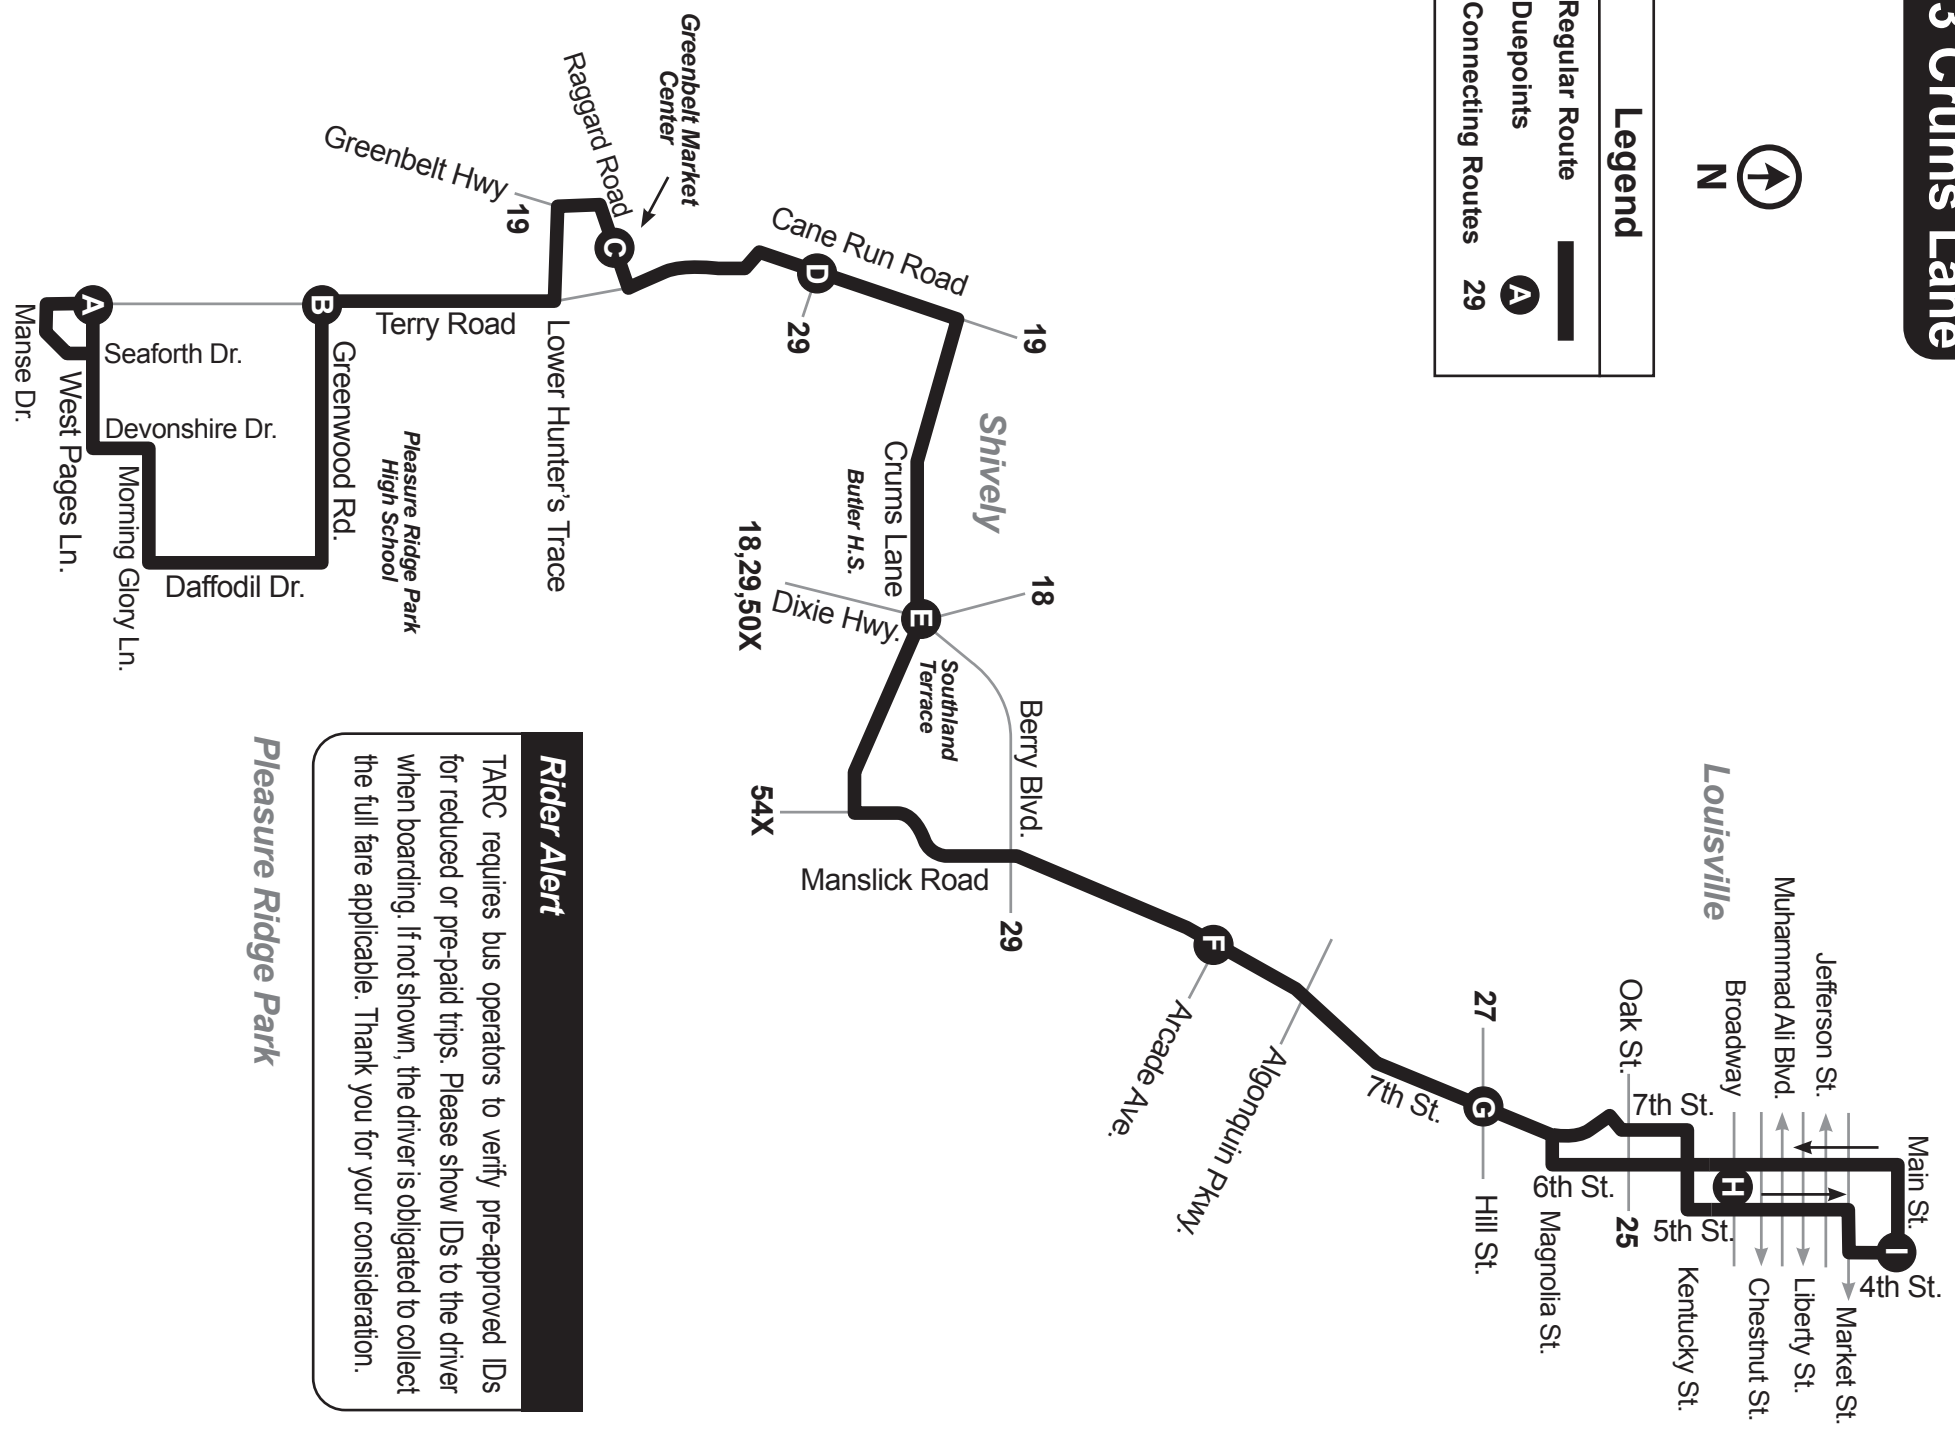

63 Crums Lane

Legend	
Regular Route	—
Duepoints	A
Connecting Routes	29

Rider Alert
 TARC requires bus operators to verify pre-approved IDs for reduced or pre-paid trips. Please show IDs to the driver when boarding. If not shown, the driver is obligated to collect the full fare applicable. Thank you for your consideration.

Pleasure Ridge Park

July 23, 2021

How to read this schedule

- Locate the timetable for the day and time of your travel.
- Determine your destination to the nearest inter section listed at the top of the timetable.
- Look down the timetable to the time you need to arrive.
- Determine the location where you will board the bus.
- Read left across the timetable to your boarding point to determine what time you will need to catch the bus in order to arrive at your destination on time.

Connecting Routes

You can connect routes using your new MyTARC smartcard. Make connections, or make stops along the way and then continue your trip within a 2 hour period, all for one fare.

TARC Customer Service Centers