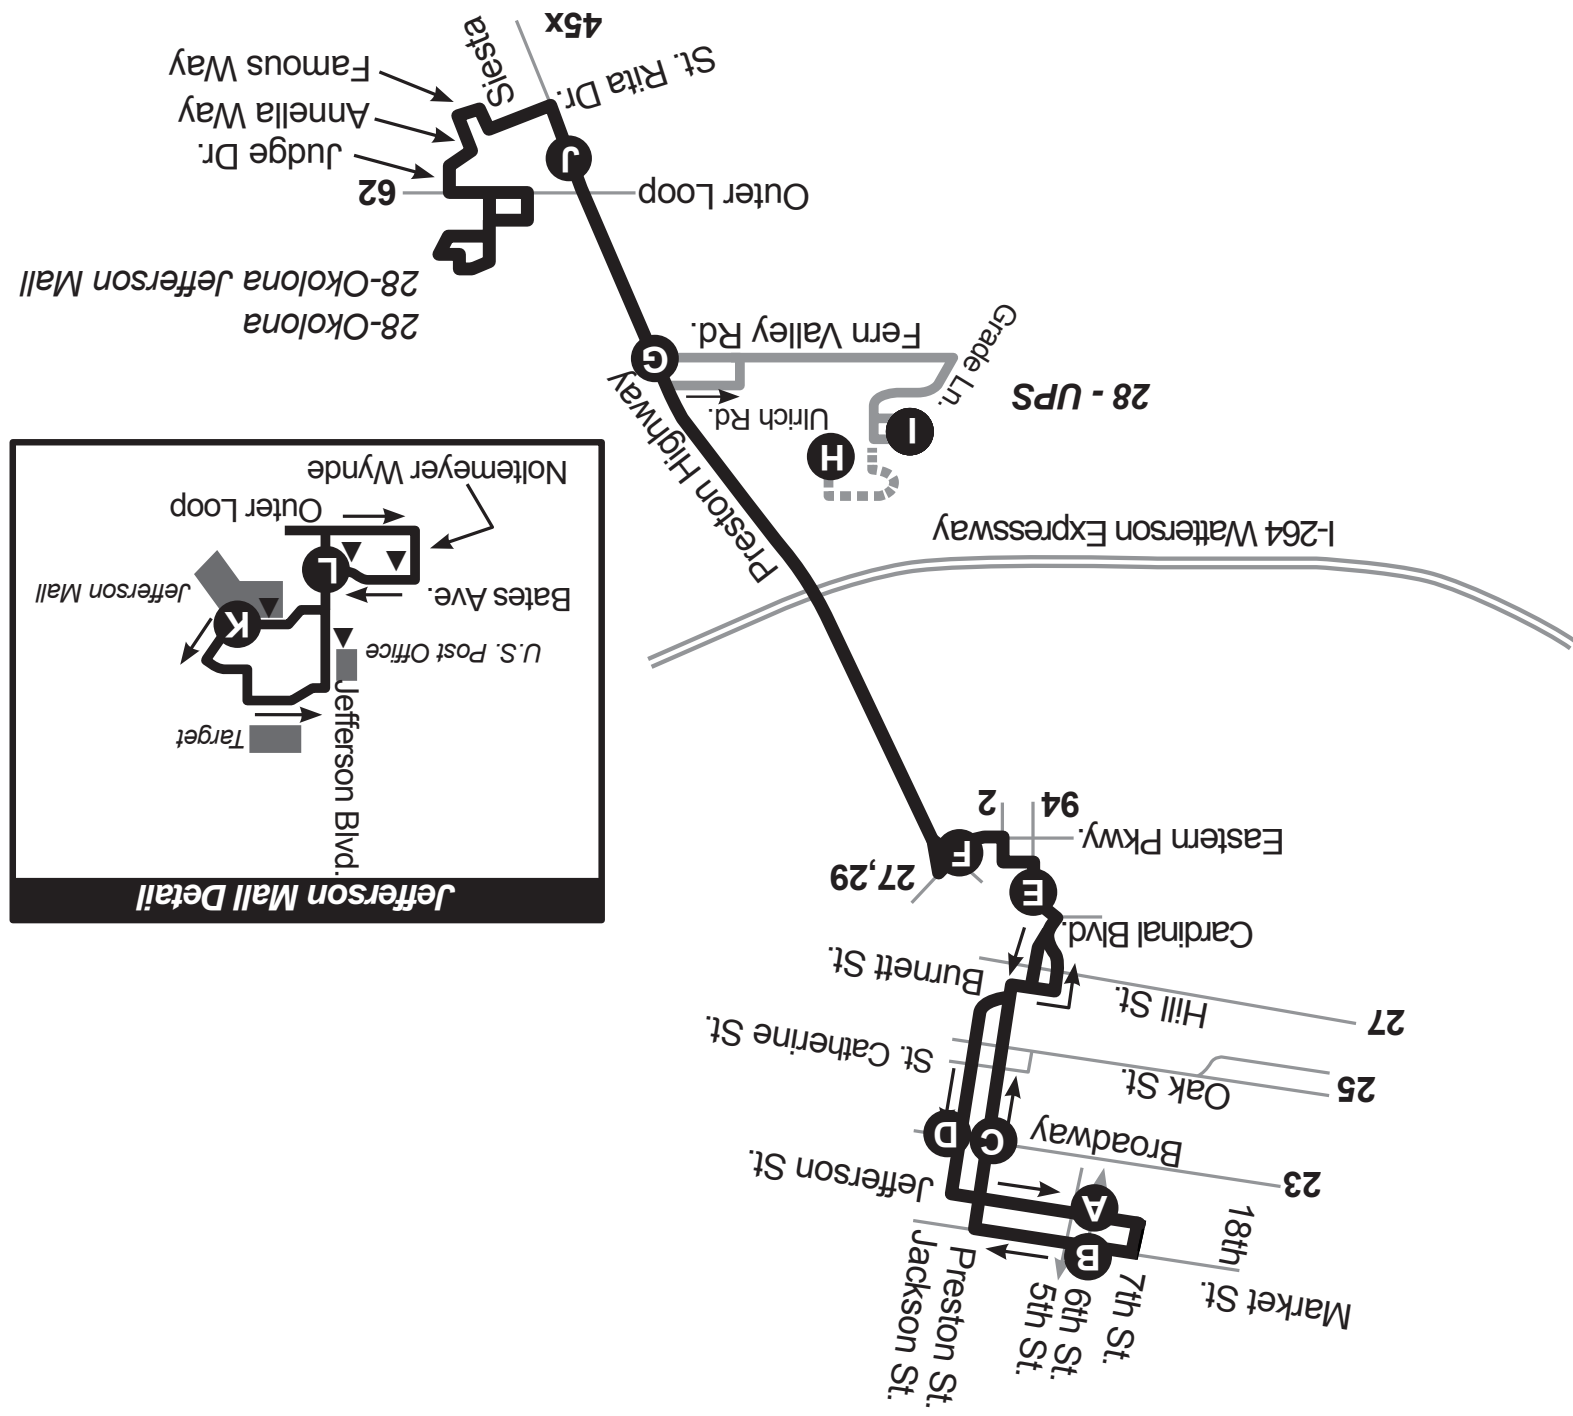

Help us help you
stay on time!
Please have your
fare ready and
exit the rear door.
Thank you!

Please Note:
 * - This trip terminates at Jefferson Mall and does not return to downtown Louisville.
 B - This trip ends on Jefferson Boulevard, and continues to TARC garage, 10th & Broadway.
 E - UPS Edgewood lot at time shown.
NOTE: Jefferson Mall: Buses pass Jefferson Mall stop at time shown. These buses continue to Jefferson Blvd. near Bates Avenue and wait for a few minutes before proceeding north towards downtown.
BOLD times represent P.M. All trips are bike rack equipped and wheelchair accessible.

Connecting Routes
 Connect routes using your MyTARC card. Make connections, and continue your trip within a 2 hour period, all for one fare.

- Locate the timetable for the day and time of your travel.
- Determine your destination to the nearest intersection listed at the top of the timetable.
- Look down the timetable to the time you need to arrive.
- Determine the location where you will board the bus.
- Read left across the timetable to your boarding point to determine what time you will need to catch the bus in order to arrive at your destination on time.