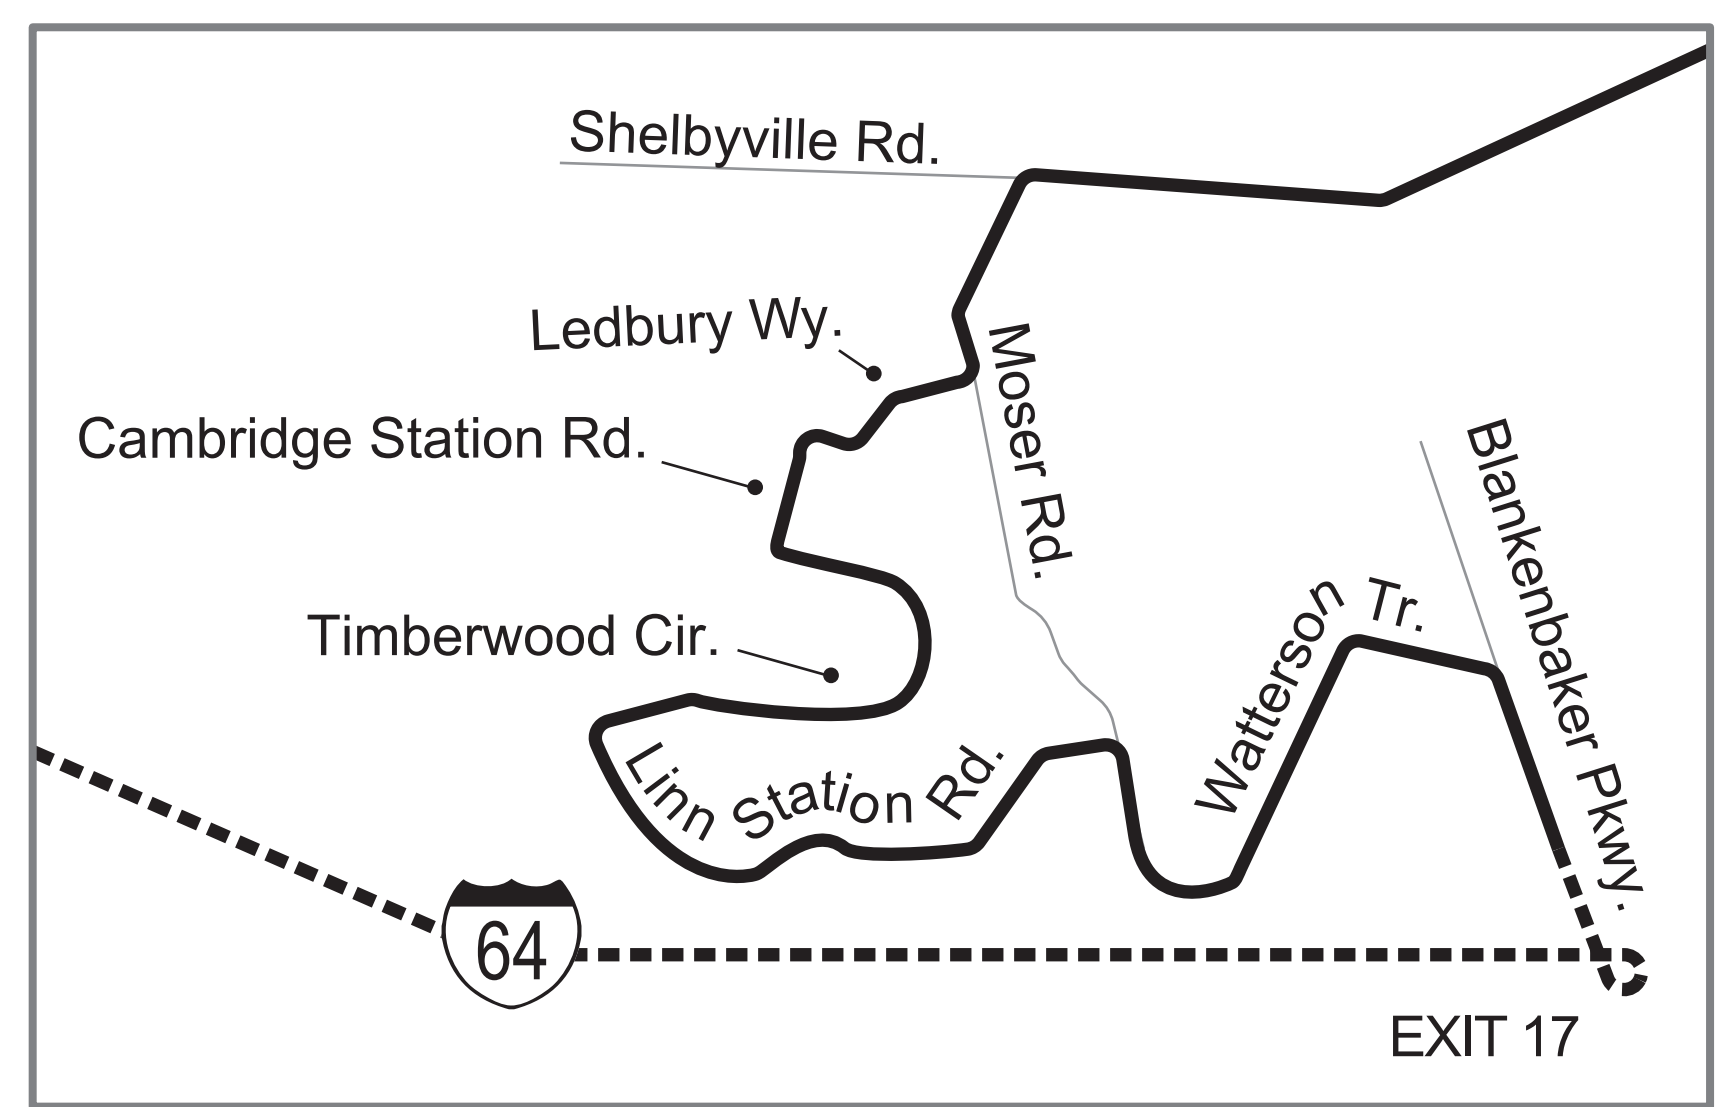

Downtown Transfers

2, 4, 6, 15, 17, 18, 19, 21,
23, 31, 40, 63, 71, 72, 73

DOWNTOWN

Hurstbourne Pkwy.

Shelbyville Rd.

31

DOUGLASS HILLS

Cambridge Station Rd.

A.M.

P.M.

PLAINVIEW

Timberland Cir.

Linn Station Rd.

Blankenbaker Pkwy.

Madison St.

Moser Rd.

MIDDLETOWN

Aiken Rd.

31

English Station Rd.

Note: Layover is at bus shelter near Target

- Portion of route with no stops
- Portion of route with stops

Rt.61X Plainview Express