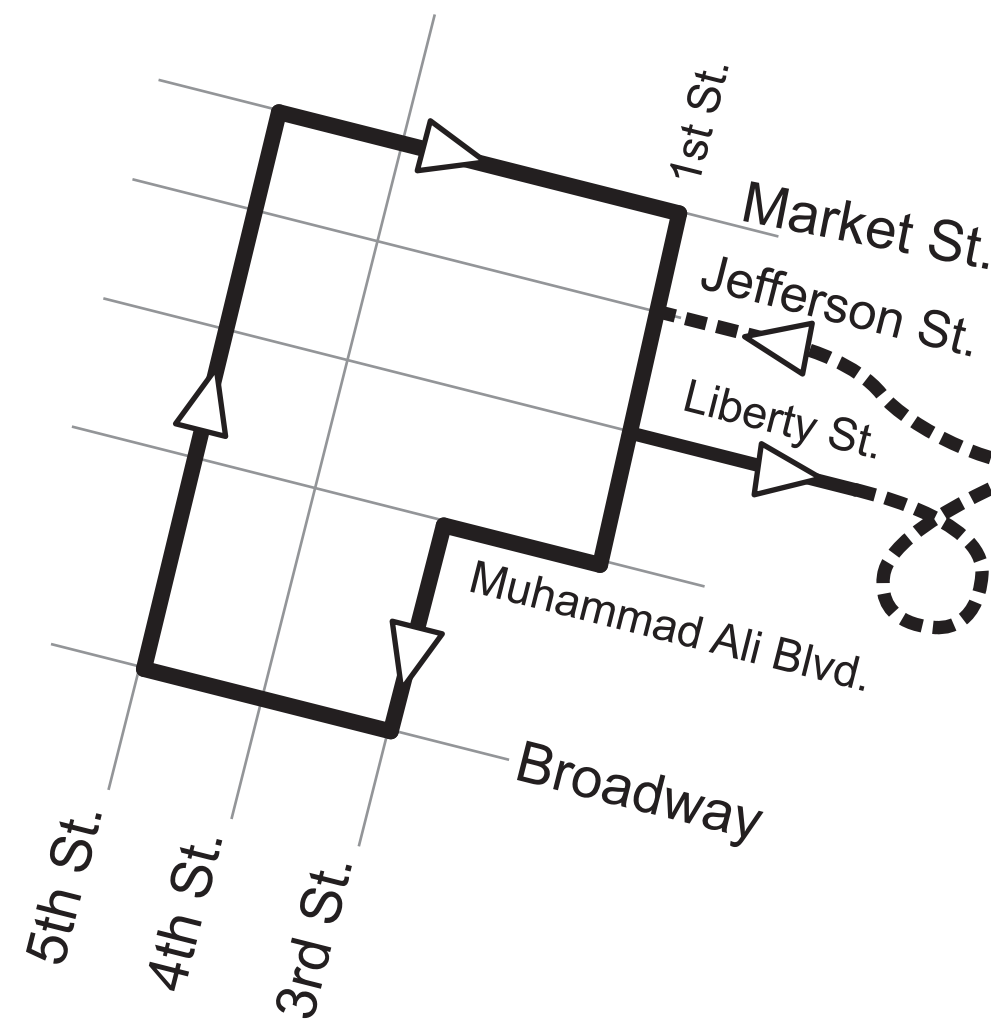

Downtown Transfers

2, 4, 6, 15, 17, 18, 19, 21,
23, 31, 40, 63, 71, 72, 73

DOWNTOWN

Hurstbourne Pkwy.

Shelbyville Rd.

31

DOUGLASS HILLS

Cambridge Station Rd.

A.M.

P.M.

PLAINVIEW

Timberland Cir.

Linn Station Rd.

Blankenbaker Pkwy.

Madison St.

Moser Rd.

MIDDLETOWN

Aiken Rd.

31

English Station Rd.

Note: Layover is at bus shelter near Target

- Portion of route with no stops
- Portion of route with stops

Rt.61X Plainview Express