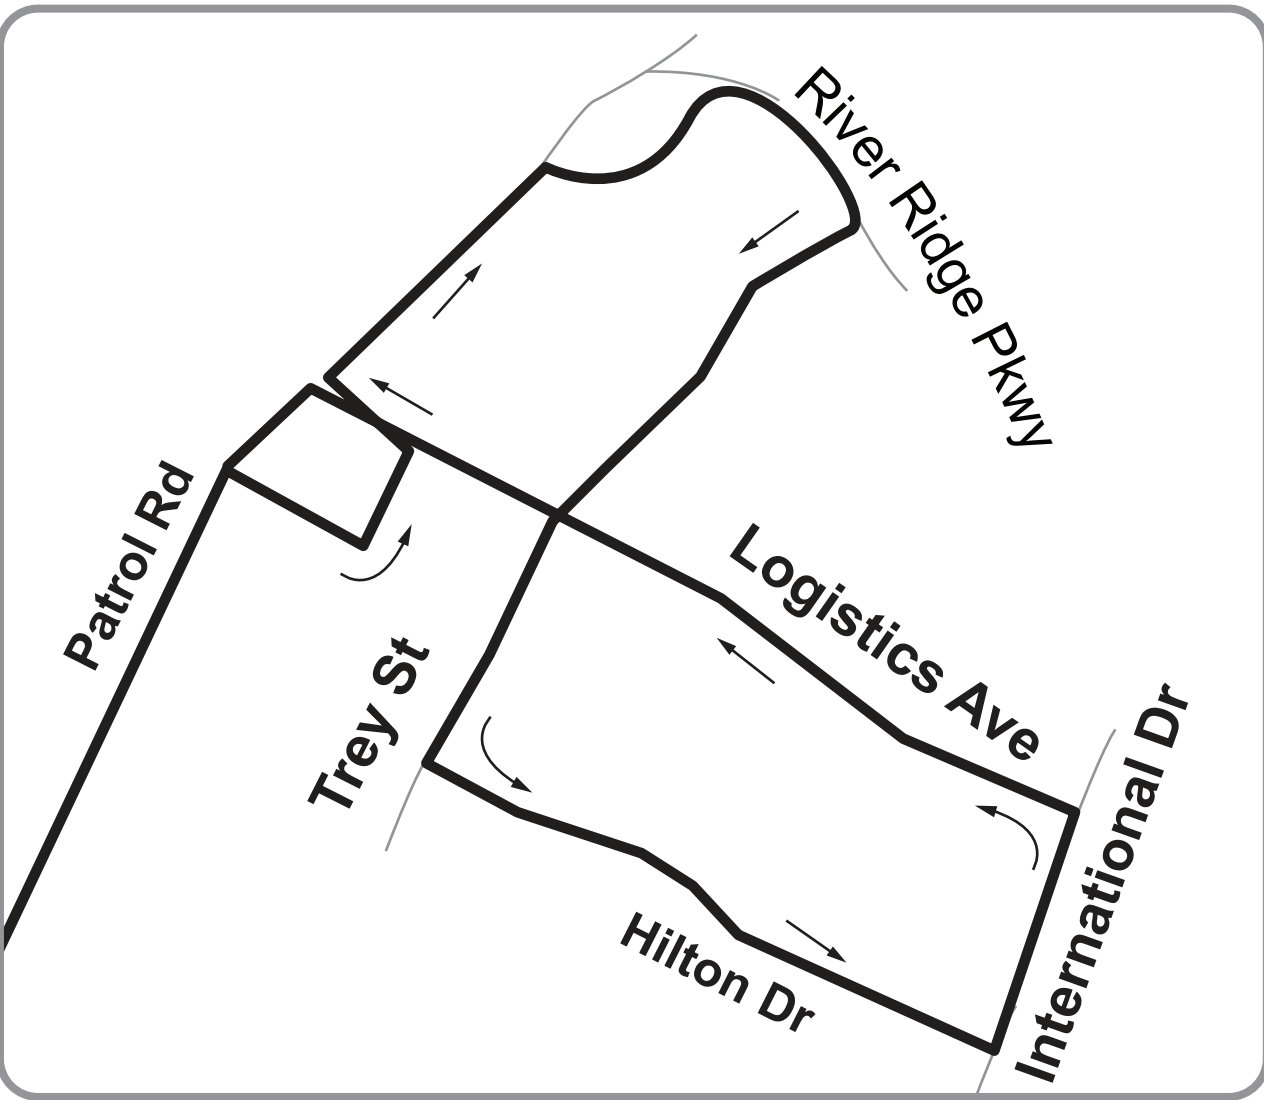

# Rt. 74 Chamberlain to River Ridge

— Portion of current route to remain the same

— Route extension

**WEEKDAY TRIPS**  
5 Morning Trips  
6 Afternoon Trips