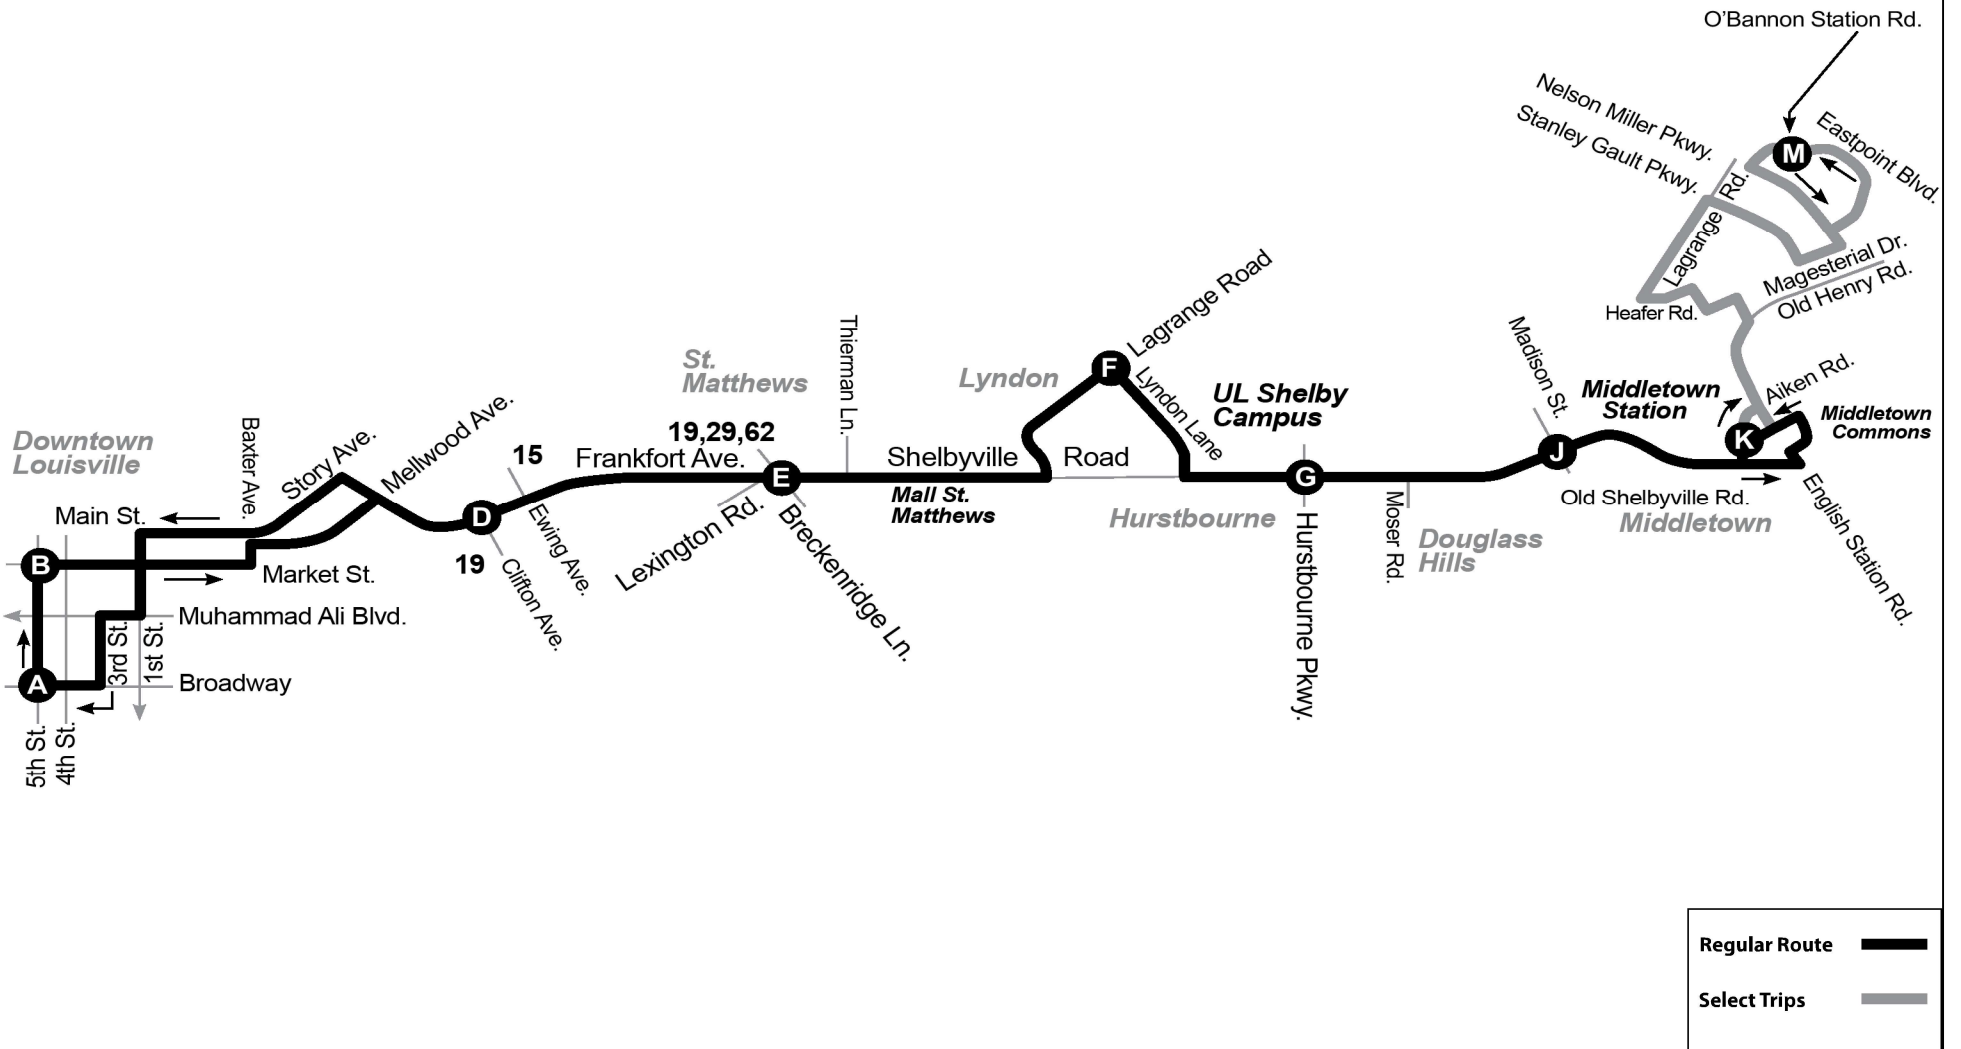

31 Shelbyville Road

Downtown Transfers 2, 4, 6, 15, 17, 18, 19, 21, 40, 43, 52, 63, 71, 72, 73

How to read this schedule

- Locate the timetable for the day and time of your travel.
- Determine your destination to the nearest inter section listed at the top of the timetable.
- Look down the timetable to the time you need to arrive.
- Determine the location where you will board the bus.
- Read left across the timetable to your boarding point to determine what time you will need to catch the bus in order to arrive at your destination on time.

Connecting Routes

You can connect routes using your MyTARC card. Make connections, or make stops along the way and then continue your trip within a 2 hour period, all for one fare.

TARC Customer Service Centers

Rt. #31 Shelbyville Road - Saturday Westbound

(K)	(L)	(G)	(F)	(E)	(D)	(A)	(B)
Middletown Station	Shelbyville Rd Madison	Shelbyville Rd Hurstbourne	Lyndon LaGrange	Shelbyville Rd Breckinridge	Frankfort Clifton	5th Broadway	5th Market
7:18	7:23	7:30	7:36	7:49	7:57	8:15	8:20
9:25	9:30	9:37	9:43	9:56	10:05	10:24	10:30
10:37	10:42	10:49	10:55	11:09	11:19	11:39	11:45
11:50	11:56	12:04	12:10	12:24	12:34	12:54	1:00
1:05	1:11	1:19	1:25	1:39	1:49	2:09	2:15
2:20	2:26	2:34	2:40	2:54	3:04	3:24	3:30
3:35	3:41	3:49	3:55	4:09	4:19	4:39	4:45
4:52	4:58	5:06	5:12	5:26	5:35	5:54	6:00
6:10	6:16	6:23	6:29	6:43	6:52	7:10	7:15
B - 7:12	7:17	7:24	7:30	7:43	7:52	8:10	
8:27	8:32	8:39	8:45	8:58	9:07	9:25	9:30
B - 10:37	10:42	10:49	10:55	11:08	11:17	11:35	

Rt. #31 Shelbyville Road - Sunday Eastbound

(B)	(D)	(E)	(F)	(G)	(J)	(K)
5th Market	Frankfort Clifton	Shelbyville Rd Breckinridge	Lyndon La Grange	Shelbyville Rd Hurstbourne	Shelbyville Rd Madison	Middletown Station
C - 7:15		7:28	7:36	7:47	7:54	8:01
8:07						
9:20	9:34	9:43	9:54	10:01	10:08	10:15
11:35	11:50	12:00	12:13	12:20	12:28	12:35
12:50	1:05	1:15	1:28	1:35	1:43	1:50
2:05	2:20	2:30	2:43	2:50	2:58	3:05
3:20	3:35	3:45	3:58	4:05	4:13	4:20
4:35	4:50	5:00	5:13	5:20	5:28	5:35