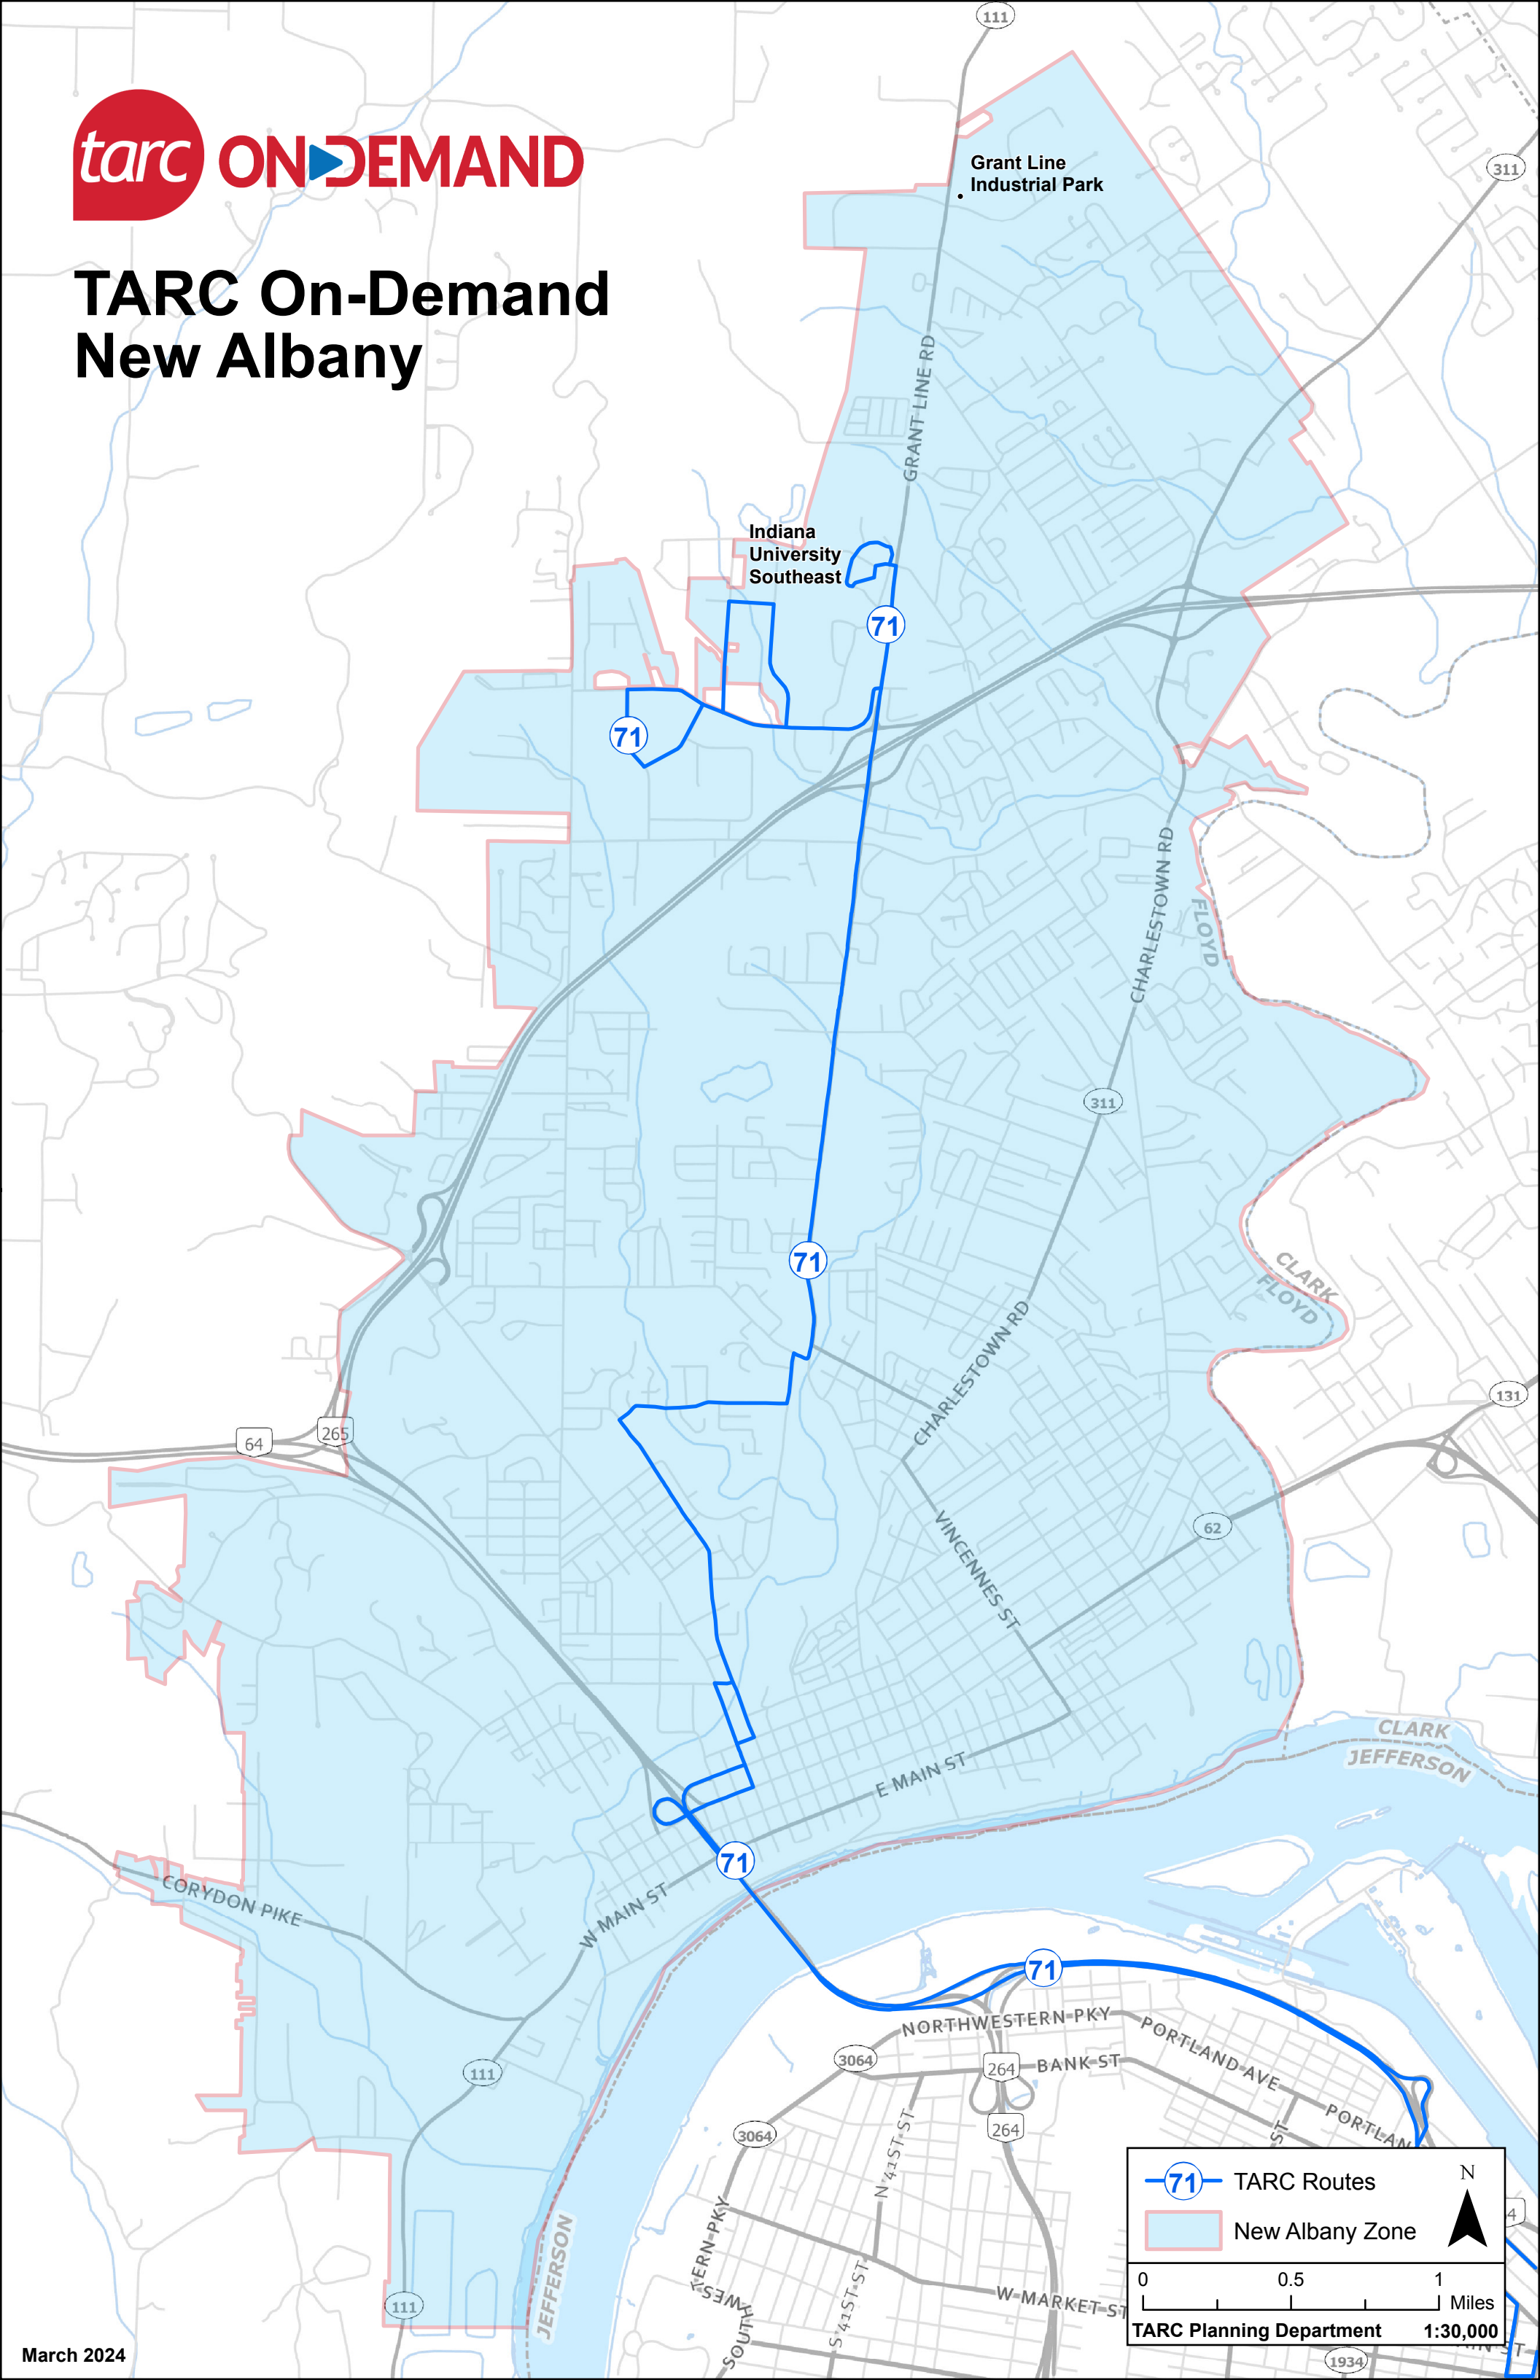

TARC On-Demand New Albany

71 TARC Routes
New Albany Zone

0 0.5 1 Miles
TARC Planning Department 1:30,000