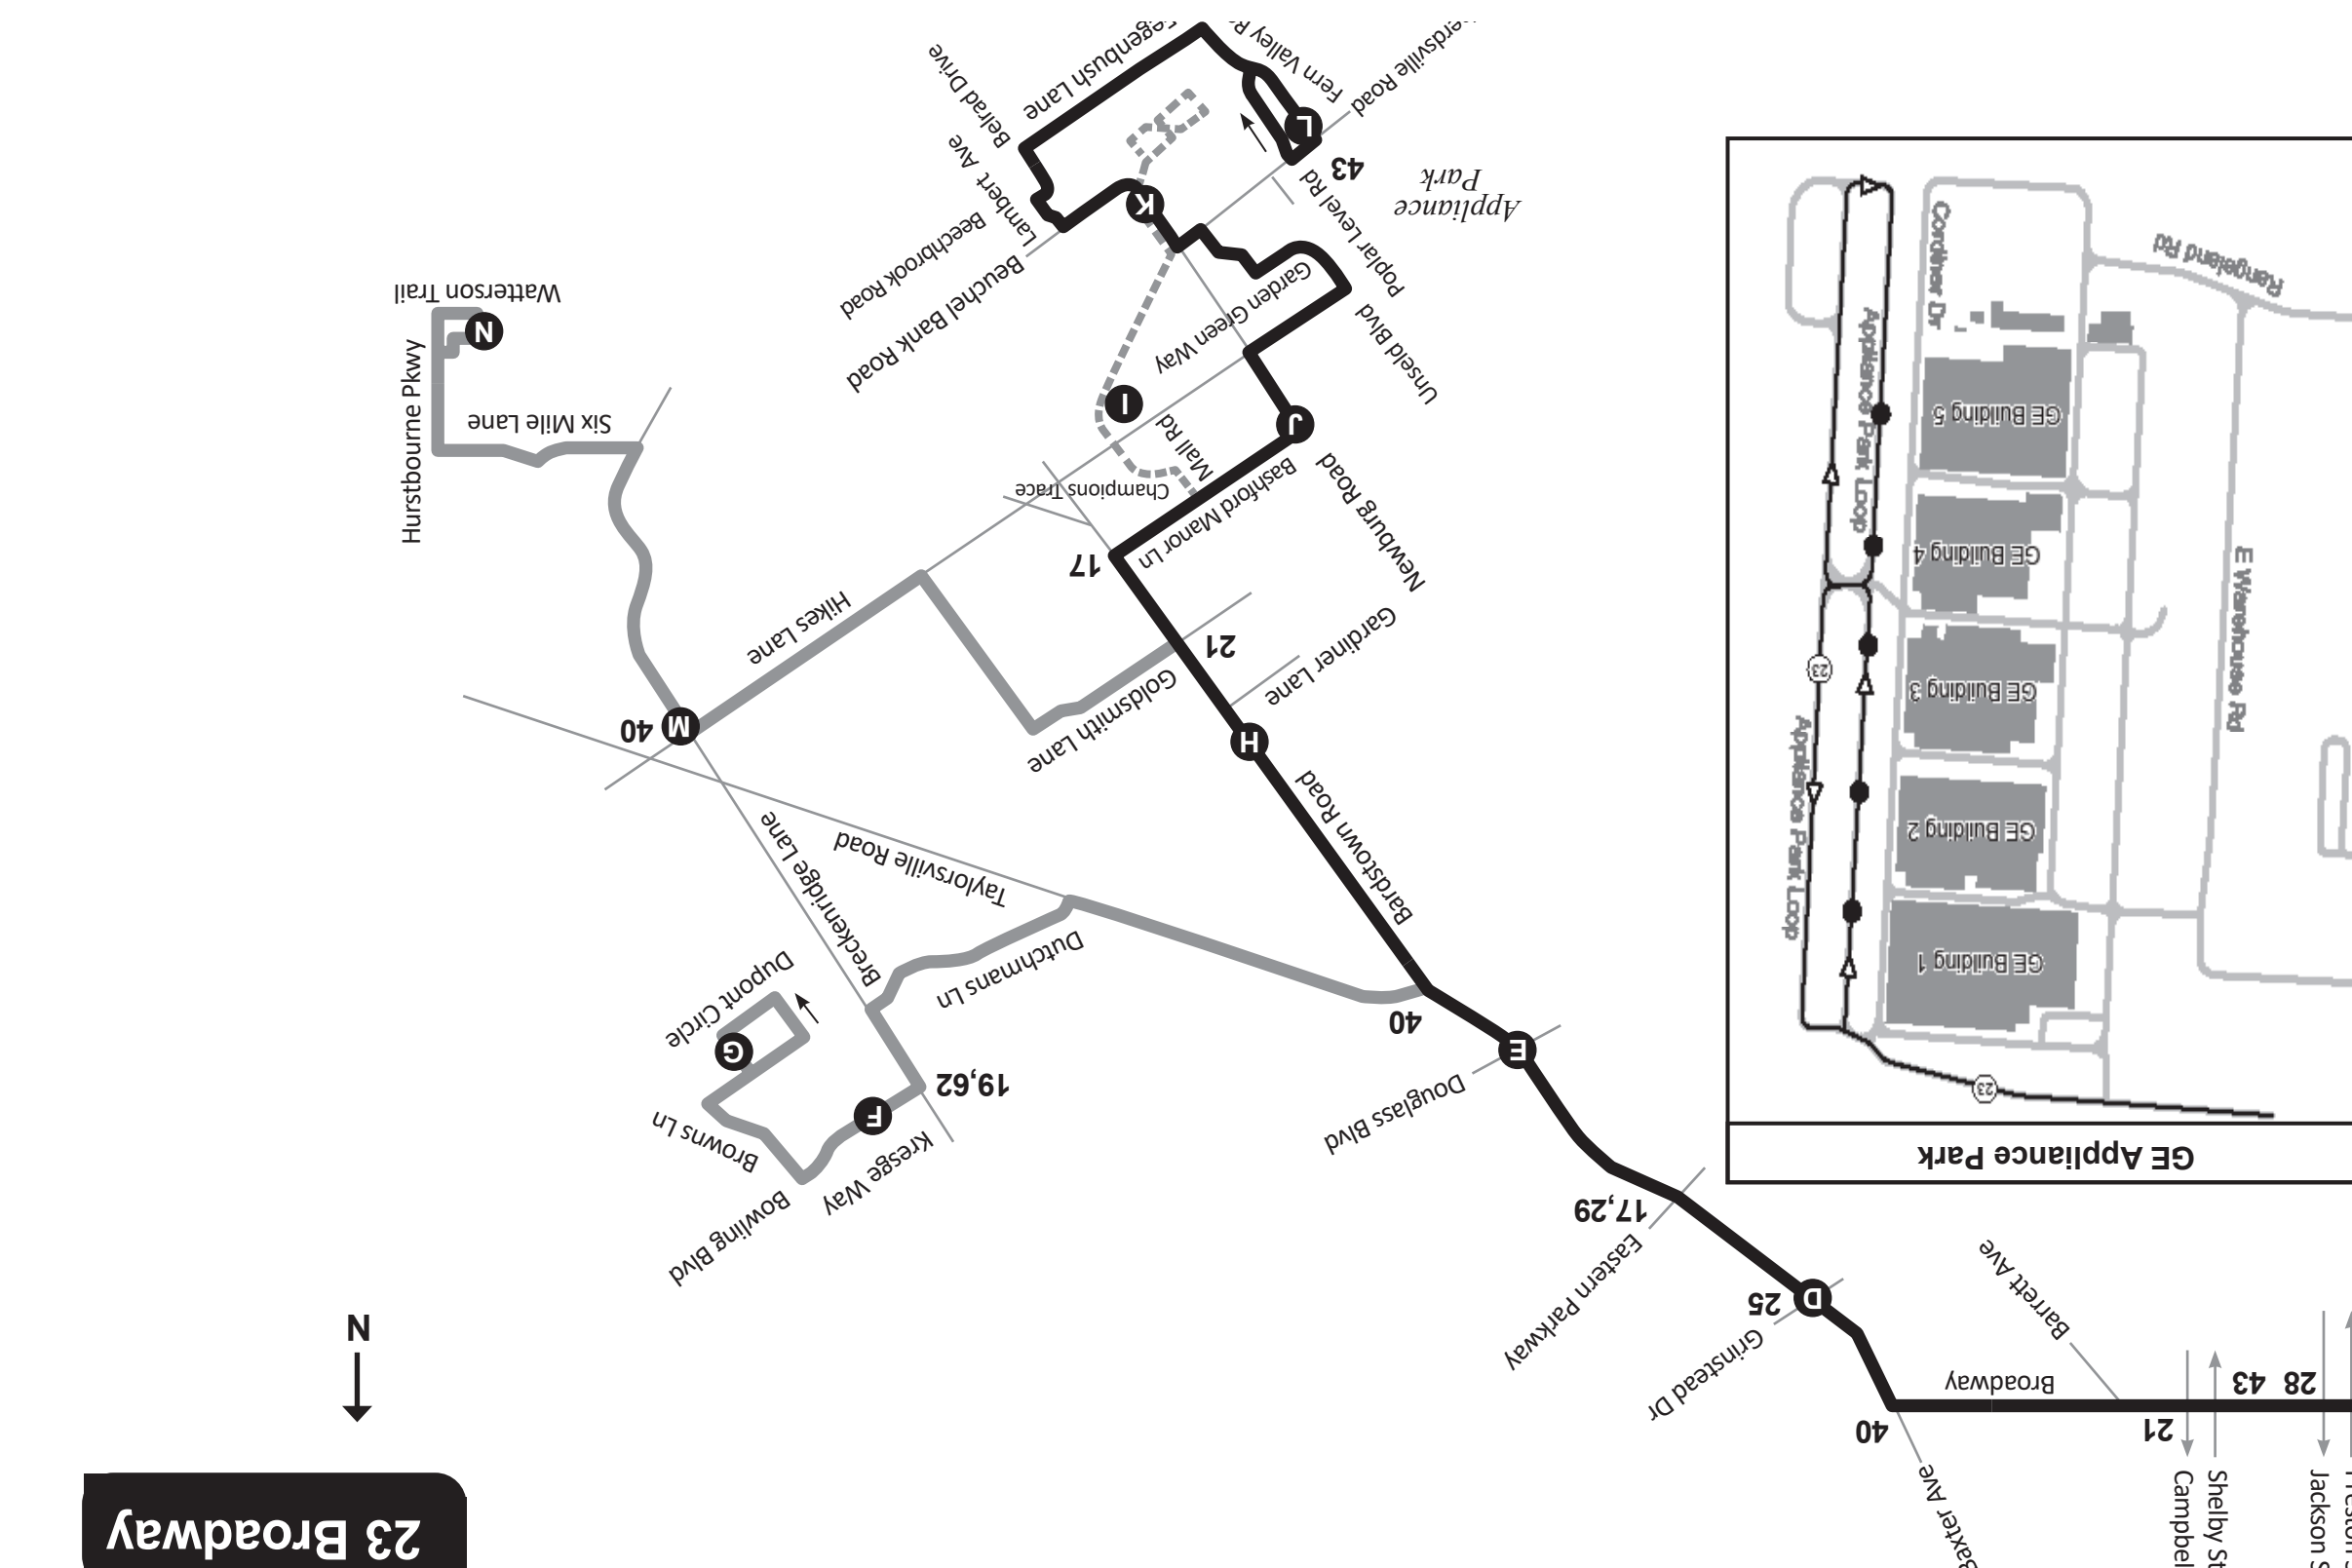

Connecting Routes

You can connect routes using your MyTARC card. Make connections, or make stops along the way and then continue your trip within a two-hour period, all for one fare.

TARC Customer Service Centers

Union Station, TARC Headquarters
1000 West Broadway - Friday 8 a.m. - 4:30 p.m.

Nia Travel & Jobs Center
2900 West Broadway - Friday 8 a.m. - 4:30 p.m.
Open Monday - Friday 8 a.m. - 4:30 p.m.

Notes

All Broadway buses will pull into the Nia Travel & Jobs Center (Broadway & 29th) after 7 p.m. Passengers may board bus at shelter located in the rear.

Legend

- Primary Route and Newburg -
- Fegenbush trips
- Hikes - Hurstbourne or Dutchmans Lane Trips
- Bashford Ave. & Appliance Park trips operate via Shepherdsville Rd

Tap. Save. Go!

Tap your MyTARC card on the farebox when boarding and your fare is automatically deducted. Save \$0.25 every ride, electronic transfers are good for 2 hours from initial boarding.

E-mail info@ridetarc.org

For the most up-to-date information on routes, visit ridetarc.org. For real-time bus location utilize Google Maps, or download the Transit App from your app store.

Service To: Shawnee Park, The Highlands, Breckenridge Plaza, Hikes Point, Mid-City Mall, Gardiner Lane Shopping Center, Baptist Hospital East, Norton Suburban Hospital, Newburg, Appliance Park, Sullivan University, Jefferson Community -