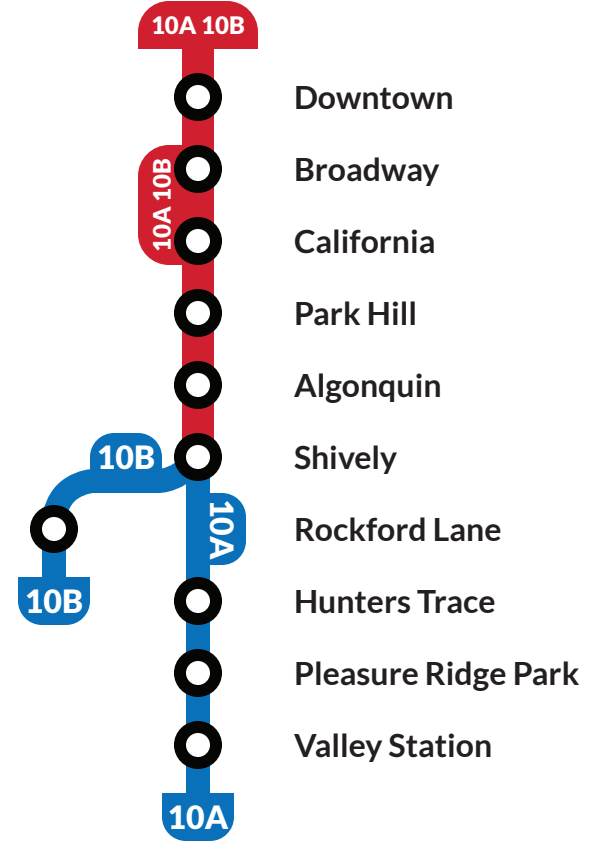

Fare • Tarifas

	Cash Efectivo	MyTARC
Regular Fare Tarifa regular	$2.25	$2.25
Reduced Fare Students, Youth (Ages 6 to 17), Seniors (Ages 65+), People With Disabilities, and Medicare Card Holders Tarifa reducida Estudiantes, niños (de 6 a 17 años), personas mayores de 65 años, personas con discapacidades y personas con tarjetas de Medicare	$1.00	$1.00

Get Free Transfers Within 2 Hours with MyTARC Mobile or MyTARC Card.

Los transbordos dentro de 2 horas son gratis con MyTARC Mobile o la tarjeta MyTARC.

A better way to ride TARC!
¡Una mejor forma de viajar!

Mobile ticketing is available for fare payment on all trips on all routes. Download the Token Transit App and search for TARC.

La oferta de boletos móviles está disponible para el pago de tarifas en todos los viajes y en todas las rutas. Descargue la aplicación Token Transit y busque TARC.

Holidays • Días feriados

Holiday schedules in effect on:

New Year's Day, Memorial Day, Independence Day, Labor Day, Thanksgiving, and Christmas Day

Horarios de días feriados vigentes para Año Nuevo, Día de los Caídos, Día de la Independencia, Día del Trabajo, Acción de Gracias y Navidad.

Information • Información

www.ridetarc.org
info@ridetarc.org
(502) 585 1234
(502) 213 3217 (TARC3)

tarc 10A 10B

Dixie Highway

Frequent Service

Every 15 minutes on Weekdays

Servicio frecuente

Cada 15 minutos de lunes a viernes

August 2, 2026
2 de agosto de 2026

Saturdays • Sábados

Northbound towards Downtown Louisville
Hacia el norte a

	Dixie Hwy @ Dixie Garden Dr	Dixie @ St. Andrews Church Rd.	Old Rockford @ Cane Run	Dixie @ Crums NB	Dixie @ Hill Street	W Broadway @ Dixie	W Broadway @ S 10th	Market @ S 2nd
	H	G	F	E	D	C	B	A
B	-	-	4:49	5:01	5:09	5:16	5:19	5:30
A	5:12	5:19	-	5:31	5:39	5:46	5:49	6:00
B	-	-	5:48	6:00	6:08	6:15	6:19	6:30
A	6:10	6:17	-	6:30	6:38	6:45	6:49	7:00
B	-	-	6:48	7:00	7:08	7:15	7:19	7:30
A	7:10	7:17	-	7:30	7:38	7:45	7:49	8:00
B	-	-	7:48	8:00	8:08	8:15	8:19	8:30
A	8:09	8:16	-	8:29	8:37	8:44	8:48	9:00
B	-	-	8:47	8:59	9:07	9:14	9:18	9:30
A	9:04	9:12	-	9:29	9:37	9:44	9:48	10:00
B	-	-	9:46	9:59	10:07	10:14	10:18	10:30
A	10:04	10:12	-	10:29	10:37	10:44	10:48	11:00
B	-	-	10:46	10:59	11:07	11:14	11:18	11:30
A	11:04	11:12	-	11:29	11:37	11:44	11:48	12:00
B	-	-	11:46	11:59	12:07	12:14	12:18	12:30
A	12:04	12:12	-	12:29	12:37	12:44	12:48	1:00
B	-	-	12:46	12:59	1:07	1:14	1:18	1:30
A	1:04	1:12	-	1:29	1:37	1:44	1:48	2:00
B	-	-	1:46	1:59	2:07	2:14	2:18	2:30
A	2:04	2:12	-	2:29	2:37	2:44	2:48	3:00
B	-	-	2:46	2:59	3:07	3:14	3:18	3:30
A	3:04	3:12	-	3:29	3:37	3:44	3:48	4:00
B	-	-	3:46	3:59	4:07	4:14	4:18	4:30
A	4:04	4:12	-	4:29	4:37	4:44	4:48	5:00
B	-	-	4:46	4:59	5:07	5:14	5:18	5:30
A	5:05	5:13	-	5:30	5:38	5:45	5:49	6:00
B	-	-	5:49	6:01	6:09	6:16	6:19	6:30
A	6:06	6:14	-	6:31	6:39	6:46	6:49	7:00
B	-	-	6:49	7:01	7:09	7:16	7:19	7:30
A	7:06	7:14	-	7:31	7:39	7:46	7:49	8:00
B	-	-	7:49	8:01	8:09	8:16	8:19	8:30
A	8:06	8:14	-	8:31	8:39	8:46	8:49	9:00
B	-	-	8:49	9:01	9:09	9:16	9:19	9:30
A	9:09	9:17	-	9:31	9:39	9:46	9:49	10:00
B	-	-	9:49	10:01	10:09	10:16	10:19	10:30
A	10:12	10:19	-	10:31	10:39	10:46	10:49	11:00
B	-	-	10:49	11:01	11:09	11:16	11:19	11:30
A	11:12	11:19	-	11:31	11:39	11:46	11:49	12:00

Sundays / Holidays • Domingos y días feriados

Southbound towards Valley Station / Rockford Lane
Hacia el sur a