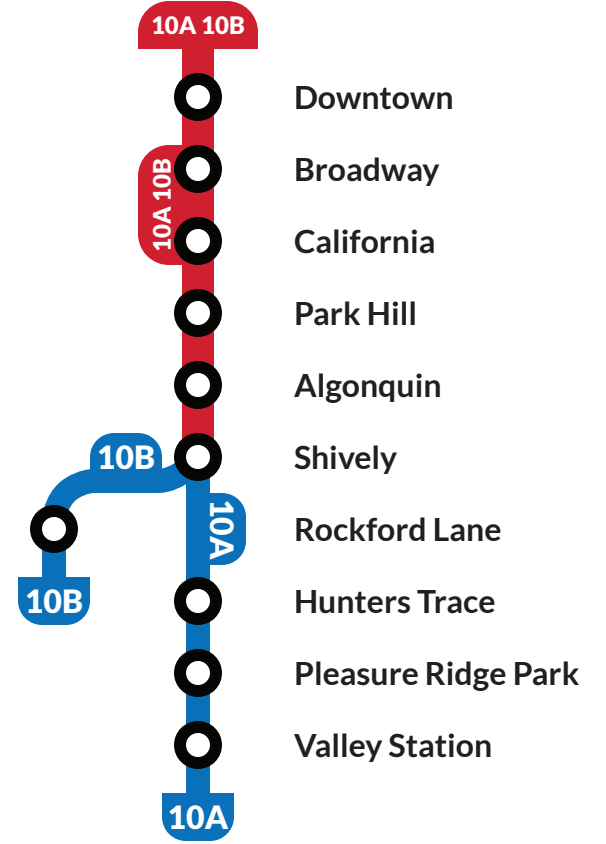

Fare • Tarifas

	Cash Efectivo	MyTARC
Regular Fare Tarifa regular	$2.25	$2.25
Reduced Fare Students, Youth (Ages 6 to 17), Seniors (Ages 65+), People With Disabilities, and Medicare Card Holders Tarifa reducida Estudiantes, niños (de 6 a 17 años), personas mayores de 65 años, personas con discapacidades y personas con tarjetas de Medicare	$1.00	$1.00

Get Free Transfers Within 2 Hours with MyTARC Mobile or MyTARC Card.

Los transbordos dentro de 2 horas son gratis con MyTARC Mobile o la tarjeta MyTARC.

A better way to ride TARC!
¡Una mejor forma de viajar!

Mobile ticketing is available for fare payment on all trips on all routes. Download the Token Transit App and search for TARC.

La oferta de boletos móviles está disponible para el pago de tarifas en todos los viajes y en todas las rutas. Descargue la aplicación Token Transit y busque TARC.

Holidays • Días feriados

Holiday schedules in effect on:

New Year's Day, Memorial Day, Independence Day, Labor Day, Thanksgiving, and Christmas Day

Horarios de días feriados vigentes para Año Nuevo, Día de los Caídos, Día de la Independencia, Día del Trabajo, Acción de Gracias y Navidad.

Information • Información

www.ridetarc.org
info@ridetarc.org
(502) 585 1234
(502) 213 3217 (TARC3)

tarc 10A 10B
Dixie Highway

Frequent Service

Every 15 minutes on Weekdays

Servicio frecuente

Cada 15 minutos de lunes a viernes

August 2, 2026
2 de agosto de 2026

Saturdays • Sábados

Northbound towards Downtown Louisville
Hacia el norte a

	Dixie Hwy @ Dixie Garden Dr	Dixie @ St. Andrews Church Rd.	Old Rockford @ Cane Run	Dixie @ Crums NB	Dixie @ Hill Street	W Broadway @ Dixie	W Broadway @ S 10th	Market @ S 2nd
H	-	-	4:49	5:01	5:09	5:16	5:19	5:30
G	5:12	5:19	-	5:31	5:39	5:46	5:49	6:00
F	-	5:48	6:00	6:08	6:15	6:19	6:30	6:30
E	6:10	6:17	-	6:30	6:38	6:45	6:49	7:00
D	-	6:48	7:00	7:08	7:15	7:19	7:30	7:30
C	7:10	7:17	-	7:30	7:38	7:45	7:49	8:00
B	-	7:48	8:00	8:08	8:15	8:19	8:30	8:30
A	8:09	8:16	-	8:29	8:37	8:44	8:48	9:00
B	-	8:47	8:59	9:07	9:14	9:18	9:30	9:30
A	9:04	9:12	-	9:29	9:37	9:44	9:48	10:00
B	-	9:46	9:59	10:07	10:14	10:18	10:30	10:30
A	10:04	10:12	-	10:29	10:37	10:44	10:48	11:00
B	-	10:46	10:59	11:07	11:14	11:18	11:30	11:30
A	11:04	11:12	-	11:29	11:37	11:44	11:48	12:00
B	-	11:46	11:59	12:07	12:14	12:18	12:30	12:30
A	12:04	12:12	-	12:29	12:37	12:44	12:48	1:00
B	-	12:46	12:59	1:07	1:14	1:18	1:30	1:30
A	1:04	1:12	-	1:29	1:37	1:44	1:48	2:00
B	-	1:46	1:59	2:07	2:14	2:18	2:30	2:30
A	2:04	2:12	-	2:29	2:37	2:44	2:48	3:00
B	-	2:46	2:59	3:07	3:14	3:18	3:30	3:30
A	3:04	3:12	-	3:29	3:37	3:44	3:48	4:00
B	-	3:46	3:59	4:07	4:14	4:18	4:30	4:30
A	4:04	4:12	-	4:29	4:37	4:44	4:48	5:00
B	-	4:46	4:59	5:07	5:14	5:18	5:30	5:30
A	5:05	5:13	-	5:30	5:38	5:45	5:49	6:00
B	-	5:49	6:01	6:09	6:16	6:19	6:30	6:30
A	6:06	6:14	-	6:31	6:39	6:46	6:49	7:00
B	-	6:49	7:01	7:09	7:16	7:19	7:30	7:30
A	7:06	7:14	-	7:31	7:39	7:46	7:49	8:00
B	-	7:49	8:01	8:09	8:16	8:19	8:30	8:30
A	8:06	8:14	-	8:31	8:39	8:46	8:49	9:00
B	-	8:49	9:01	9:09	9:16	9:19	9:30	9:30
A	9:09	9:17	-	9:31	9:39	9:46	9:49	10:00
B	-	9:49	10:01	10:09	10:16	10:19	10:30	10:30
A	10:12	10:19	-	10:31	10:39	10:46	10:49	11:00
B	-	10:49	11:01	11:09	11:16	11:19	11:30	11:30
A	11:12	11:19	-	11:31	11:39	11:46	11:49	12:00

Sundays / Holidays • Domingos y días feriados

Southbound towards Valley Station / Rockford Lane
Hacia el sur a