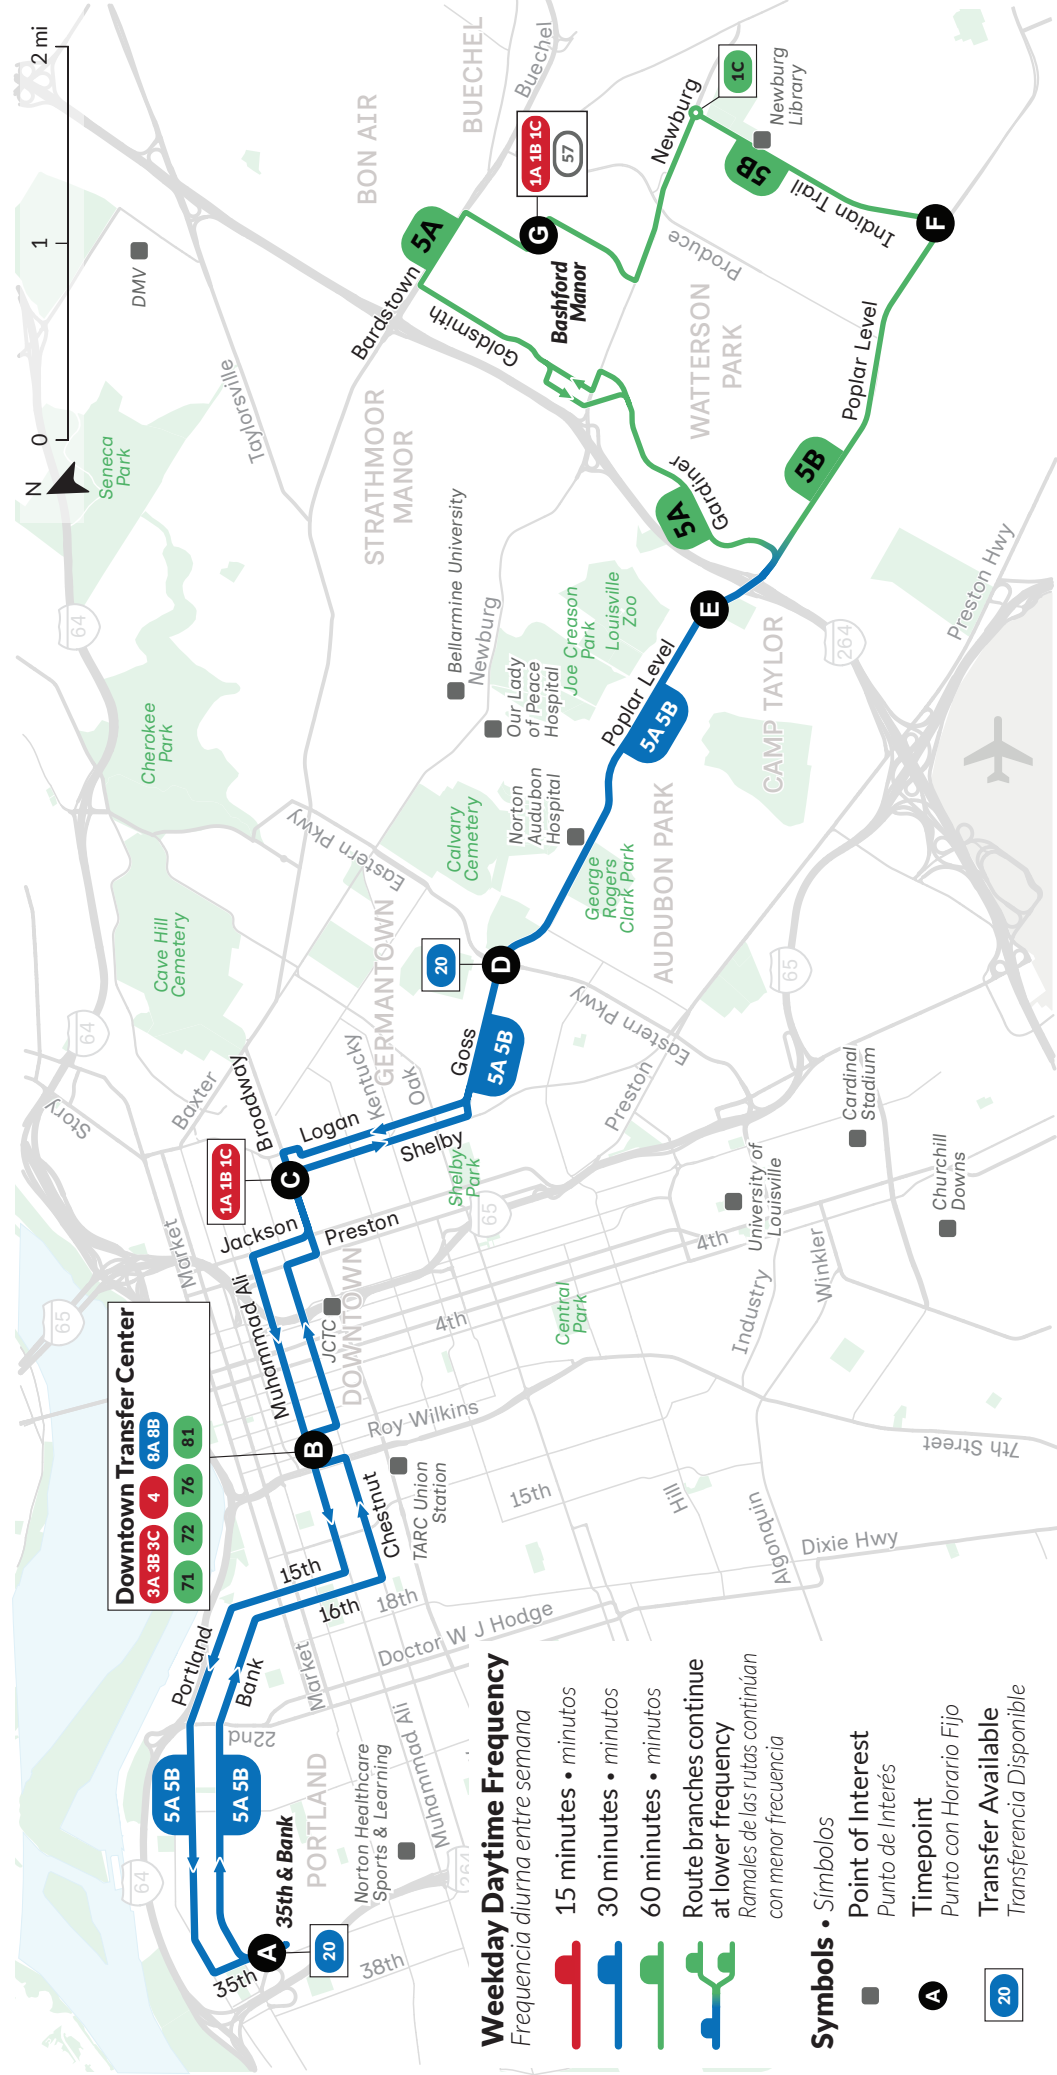

Westbound towards  
Hacia el oeste a

Portland

	Mall Road @ Wal Mart (Northbound)	Mall Road @ Target (Southbound)	Indian Trail @ Poplar Level	Poplar Level @ Taylor	Goss @ Eastern Parkway	E Broadway @ S Shelby	Downtown Transfer Center: Bay D	35th @ Kroger
	G	G	F	E	D	C	B	A
A	4:45	-	-	5:01	5:08	5:15	5:35	5:50
B	-	5:15	5:25	5:31	5:38	5:45	6:05	6:20
A	5:45	-	-	6:01	6:08	6:15	6:35	6:50
B	-	6:15	6:25	6:31	6:38	6:45	7:05	7:20
A	6:45	-	-	7:01	7:08	7:15	7:35	7:50
B	-	7:15	7:25	7:31	7:38	7:45	8:05	8:20
A	7:45	-	-	8:01	8:08	8:15	8:35	8:50
B	-	8:15	8:25	8:31	8:38	8:45	9:05	9:20
A	8:45	-	-	9:01	9:08	9:15	9:35	9:50
B	-	9:15	9:25	9:31	9:38	9:45	10:05	10:20
A	9:45	-	-	10:01	10:08	10:15	10:35	10:50
B	-	10:15	10:25	10:31	10:38	10:45	11:05	11:20
A	10:45	-	-	11:01	11:08	11:15	11:35	11:50
B	-	11:15	11:25	11:31	11:38	11:45	12:05	12:20
A	11:45	-	-	12:01	12:08	12:15	12:35	12:50
B	-	12:15	12:25	12:31	12:38	12:45	1:05	1:20
A	12:45	-	-	1:01	1:08	1:15	1:35	1:50
B	-	1:15	1:25	1:31	1:38	1:45	2:05	2:20
A	1:45	-	-	2:01	2:08	2:15	2:35	2:50
B</								