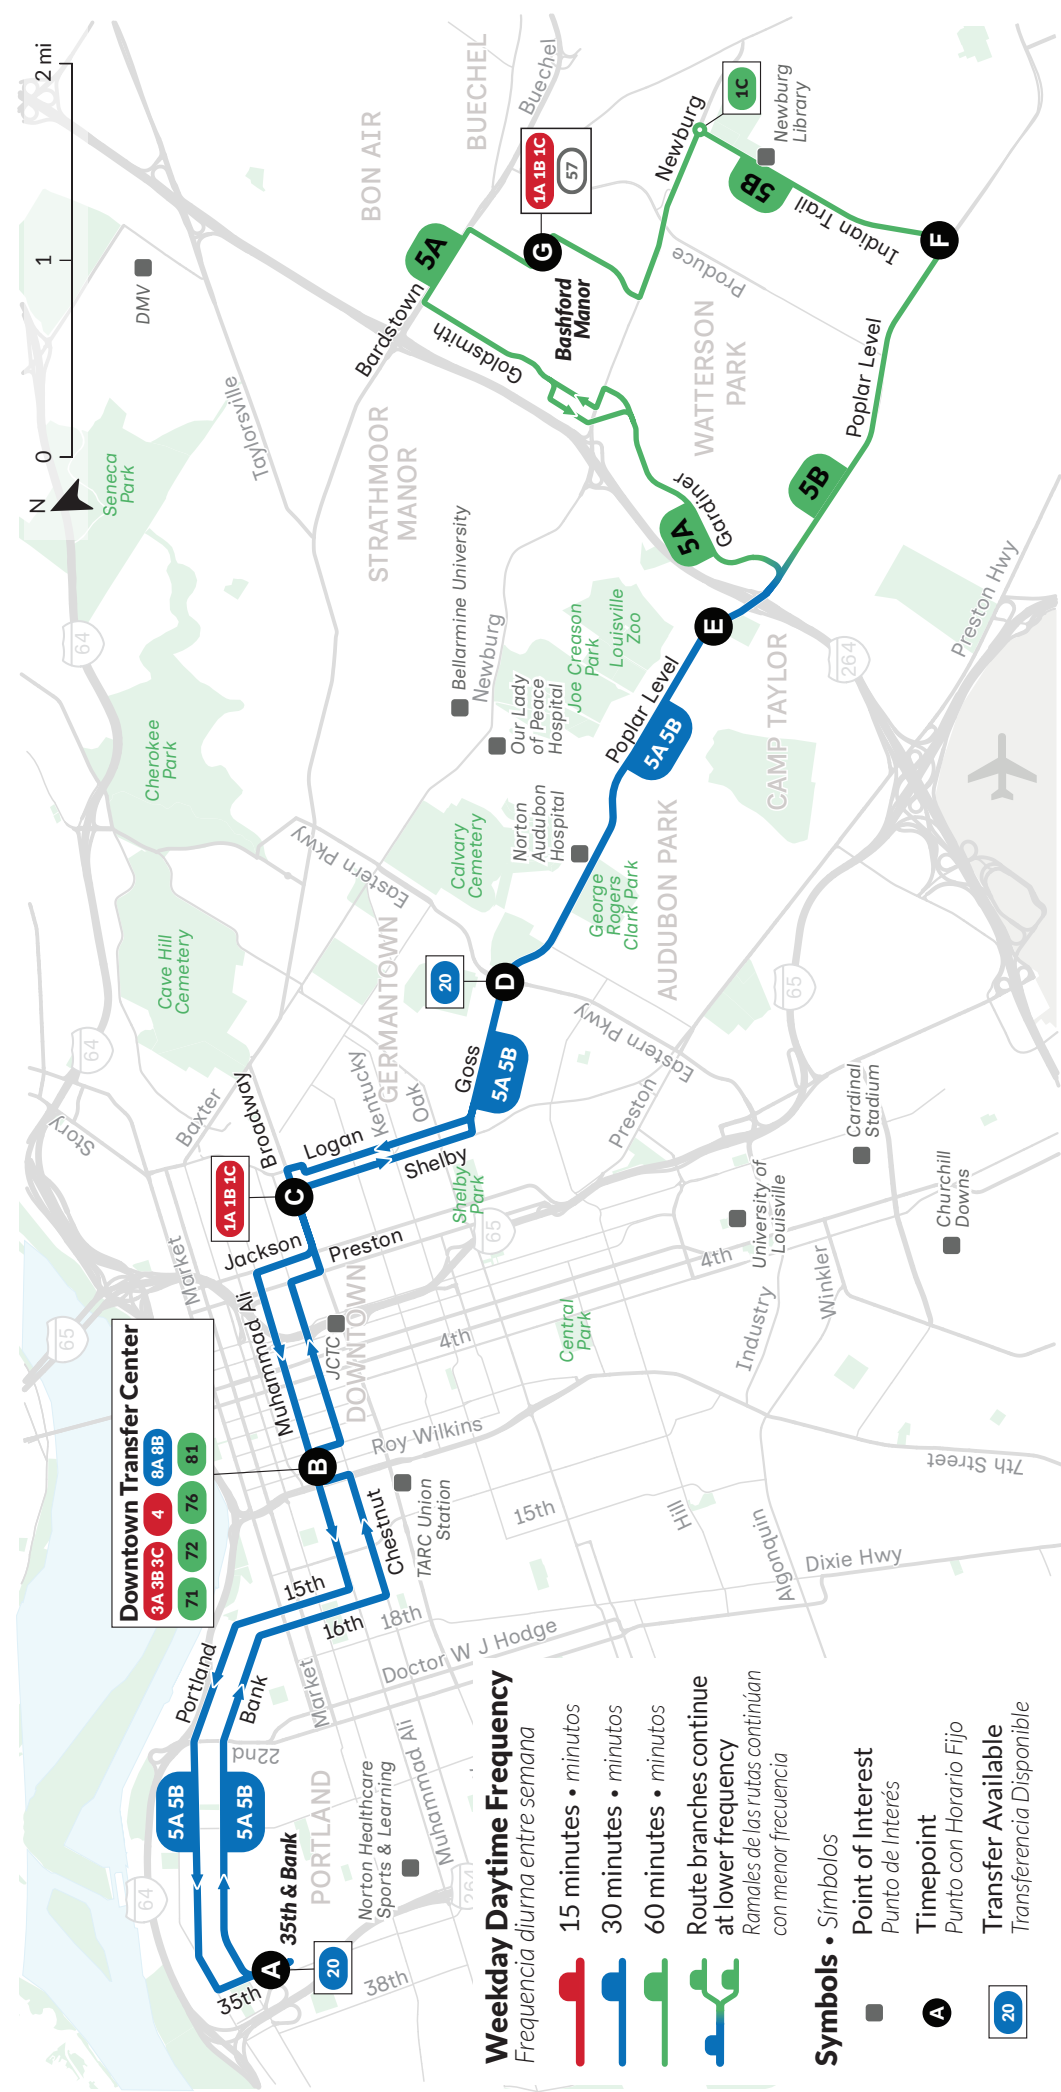

Westbound towards
Hacia el oeste a

Portland

	Mall Road @ Wal Mart (Northbound)	Mall Road @ Target (Southbound)	Indian Trail @ Poplar Level	Poplar Level @ Taylor	Goss @ Eastern Parkway	E Broadway @ S Shelby	Downtown Transfer Center: Bay D	35th @ Kroger
	G	G	F	E	D	C	B	A
A	4:45	-	-	5:01	5:08	5:15	5:35	5:50
B	-	5:15	5:25	5:31	5:38	5:45	6:05	6:20
A	5:45	-	-	6:01	6:08	6:15	6:35	6:50
B	-	6:15	6:25	6:31	6:38	6:45	7:05	7:20
A	6:45	-	-	7:01	7:08	7:15	7:35	7:50
B	-	7:15	7:25	7:31	7:38	7:45	8:05	8:20
A	7:45	-	-	8:01	8:08	8:15	8:35	8:50
B	-	8:15	8:25	8:31	8:38	8:45	9:05	9:20
A	8:45	-	-	9:01	9:08	9:15	9:35	9:50
B	-	9:15	9:25	9:31	9:38	9:45	10:05	10:20
A	9:45	-	-	10:01	10:08	10:15	10:35	10:50
B	-	10:15	10:25	10:31	10:38	10:45	11:05	11:20
A	10:45	-	-	11:01	11:08	11:15	11:35	11:50
B	-	11:15	11:25	11:31	11:38	11:45	12:05	12:20
A	11:45	-	-	12:01	12:08	12:15	12:35	12:50
B	-	12:15	12:25	12:31	12:38	12:45	1:05	1:20
A	12:45	-	-	1:01	1:08	1:15	1:35	1:50
B	-	1:15	1:25	1:31	1:38	1:45	2:05	2:20
A	1:45	-	-	2:01	2:08	2:15	2:35	2:50
B								