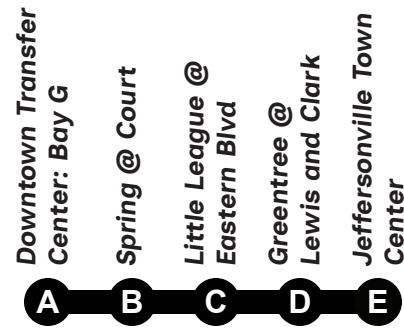

Weekends / Holidays • Fines de semana y días feriados

Northbound towards • Hacia el norte a Jeffersonville Town Center

Saturdays • Sábados

5:35	5:50	5:59	6:06	6:14
6:35	6:50	6:59	7:06	7:14
7:35	7:50	7:59	8:06	8:14
8:35	8:50	8:59	9:06	9:14
9:35	9:50	9:59	10:06	10:15
10:35	10:50	10:59	11:06	11:15
11:35	11:50	11:59	12:06	12:15
12:35	12:50	12:59	1:06	1:15
1:35	1:50	1:59	2:06	2:15
2:35	2:50	2:59	3:06	3:15
3:35	3:50	3:59	4:06	4:15
4:35	4:50	4:59	5:06	5:15
5:35	5:50	5:59	6:06	6:15
6:35	6:50	6:59	7:06	7:15
7:35	7:50	7:59	8:06	8:14
8:35	8:50	8:59	9:07	9:15
9:35	9:50	9:59	10:07	10:15

Northbound towards
Hacia el norte a

Jeffersonville Town Center

Downtown Transfer Center: Bay G	Spring @ Court	Little League @ Eastern Blvd	Greentree @ Lewis and Clark	Jeffersonville Town Center
A	B	C	D	E
5:35	5:50	5:59	6:06	6:15
6:35	6:50	6:59	7:06	7:15
7:35	7:50	7:59	8:06	8:15
8:35	8:50	8:59	9:06	9:15
9:35	9:50	9:59	10:06	10:15
10:35	10:50	10:59	11:06	11:15
11:35	11:50	11:59	12:06	12:15
12:35	12:50	12:59	1:06	1:15
1:35	1:50	1:59	2:06	2:15
2:35	2:50	2:59	3:06	3:15
3:35	3:50	3:59	4:06	4:15
4:35	4:50	4:59	5:06	5:15
5:35	5:50	5:59	6:06	6:15
6:35	6:50	6:59	7:06	7:14
7:35	7:50	7:59	8:06	8:14
8:35	8:50	8:59	9:07	9:15
9:35	9:50	9:59	10:07	10:15

Southbound towards
Hacia el sur a

Downtown Louisville

Jeffersonville Town Center	Greentree @ Lewis and Clark	Little League @ Eastern Blvd	Spring @ Court	Downtown Transfer Center: Bay H
E	D	C	B	A
5:20	5:28	5:35	5:45	6:00
6:20	6:28	6:35	6:45	7:00
7:20	7:28	7:35	7:45	8:00
8:20	8:28	8:35	8:45	9:00
9:20	9:28	9:35	9:45	10:00
10:20	10:28	10:35	10:45	11:00
11:20	11:28	11:35	11:45	12:00
12:20	12:28	12:35	12:45	1:00
1:20	1:28	1:35	1:45	2:00
2:20	2:28	2:35	2:45	3:00
3:20	3:28	3:36	3:45	4:00
4:19	4:28	4:36	4:45	5:00
5:19	5:28	5:36	5:45	6:00
6:20	6:29	6:36	6:45	7:00
7:20	7:29	7:36	7:45	8:00
8:20	8:29	8:36	8:45	9:00
9:20	9:29	9:36	9:45	10:00