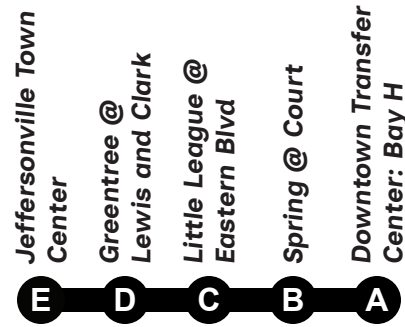

Southbound towards • Hacia el sur a Downtown Louisville

Saturdays • Sábados

5:20	5:28	5:35	5:45	6:00
6:20	6:28	6:35	6:45	7:00
7:20	7:28	7:35	7:45	8:00
8:20	8:28	8:35	8:45	9:00
9:20	9:28	9:35	9:45	10:00
10:20	10:28	10:35	10:45	11:00
11:20	11:28	11:35	11:45	12:00
12:20	12:28	12:35	12:45	1:00
1:20	1:28	1:35	1:45	2:00
2:20	2:28	2:35	2:45	3:00
3:20	3:28	3:36	3:45	4:00
4:19	4:28	4:36	4:45	5:00
5:19	5:28	5:36	5:45	6:00
6:20	6:29	6:36	6:45	7:00
7:20	7:29	7:36	7:45	8:00
8:20	8:29	8:36	8:45	9:00
9:20	9:29	9:36	9:45	10:00

Sundays / Holidays • Domingos y días feriados

5:20	5:28	5:35	5:45	6:00
6:20	6:28	6:35	6:45	7:00
7:20	7:28	7:35	7:45	8:00
8:20	8:28	8:35	8:45	9:00
9:20	9:28	9:35	9:45	10:00
10:20	10:28	10:35	10:45	11:00
11:20	11:28	11:35	11:45	12:00
12:20	12:28	12:35	12:45	1:00
1:20	1:28	1:35	1:45	2:00
2:20	2:28	2:35	2:45	3:00
3:20	3:28	3:36	3:45	4:00
4:19	4:28	4:36	4:45	5:00
5:19	5:28	5:36	5:45	6:00
6:20	6:29	6:36	6:45	7:00
7:20	7:29	7:36	7:45	8:00
8:20	8:29	8:36	8:45	9:00
9:20	9:29	9:36	9:45	10:00

PM times are in **bold text**. Los horarios de la tarde y noche están en **negritas**.

Fare • Tarifas

	Cash Efectivo	MyTARC
Regular Fare Tarifa regular	$2.25	$2.25
Reduced Fare Students, Youth (Ages 6 to 17), Seniors (Ages 65+), People With Disabilities, and Medicare Card Holders Tarifa reducida Estudiantes, niños (de 6 a 17 años), personas mayores de 65 años, personas con discapacidades y personas con tarjetas de Medicare	$1.00	$1.00

Get Free Transfers Within 2 Hours with MyTARC Mobile or MyTARC Card.

Los transbordos dentro de 2 horas son gratis con MyTARC Mobile o la tarjeta MyTARC.

A better way to ride TARC! ¡Una mejor forma de viajar!

Mobile ticketing is available for fare payment on all trips on all routes. Download the Token Transit App and search for TARC. La oferta de boletos móviles está disponible para el pago de tarifas en todos los viajes y en todas las rutas. Descargue la aplicación Token Transit y busque TARC.

Holidays • Días feriados

Holiday schedules in effect on: New Year's Day, Memorial Day, Independence Day, Labor Day, Thanksgiving, and Christmas Day

Horarios de días feriados vigentes para Año Nuevo, Día de los Caídos, Día de la Independencia, Día del Trabajo, Acción de Gracias y Navidad.

Information • Información

www.ridetarc.org
info@ridetarc.org
(502) 585 1234
(502) 213 3217 (TARC3)

72

Clarksville

Regular Service

Servicio regular

Every 60 minutes Cada 60 minutos

72

72

- Downtown Louisville
- Broadway
- Downtown Jeffersonville
- Downtown Clarksville
- Little League Park
- Green Tree Mall
- Jeffersonville Town Center